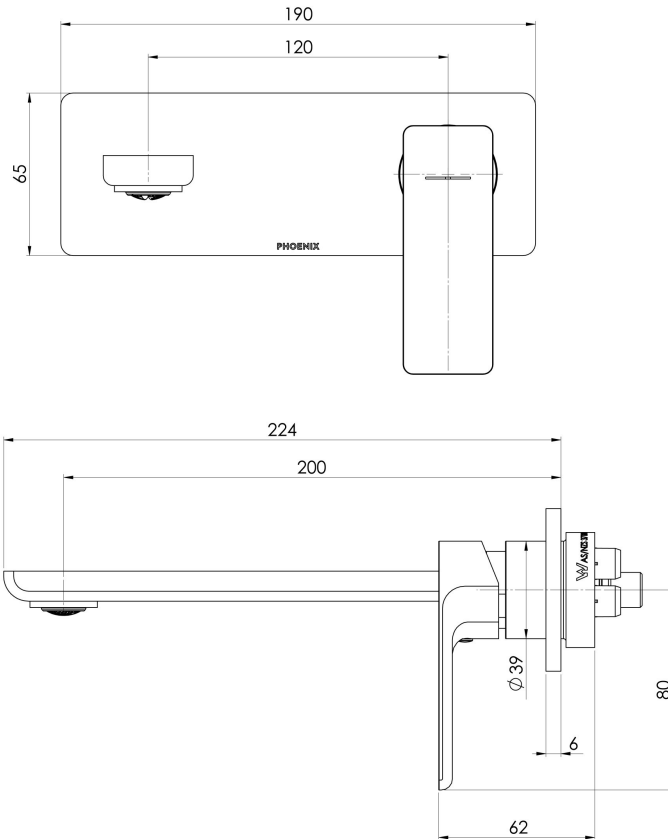

GLOSS MKII

GLOSS MKII SWITCHMIX WALL BASIN / BATH MIXER SET FIT-OFF KIT

SPECIFICATIONS

AVAILABLE IN

135-2812-00
Chrome

135-2812-40
Brushed Nickel

135-2812-31
Brushed Carbon

135-2812-10
Matte Black

Please visit <https://www.phoenixtapware.com.au/warranty> to view the full warranty

While we aim to ensure the specifications shown are correct at time of printing, Phoenix Tapware reserves the right to make modifications without prior notice. Always use the physical product measurements for mark-ups and roughing-in as the line drawing shown may differ from the actual product over time. All measurements are shown in millimetres. Colours may vary from image shown.