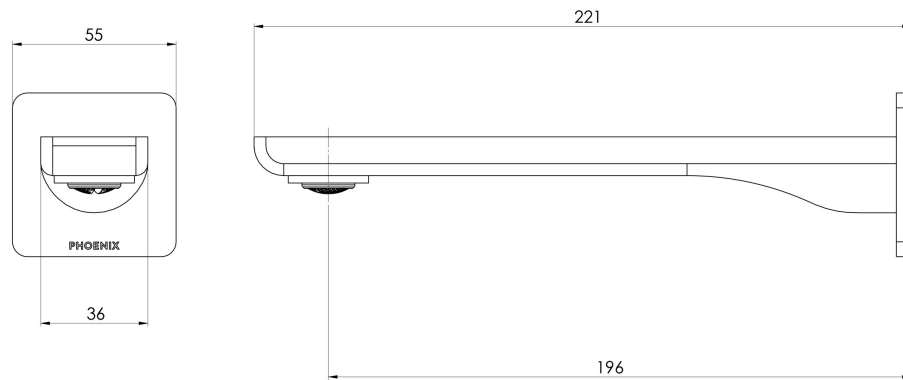

# GLOSS MKII

GLOSS MKII WALL BASIN / BATH OUTLET 200MM

## SPECIFICATIONS