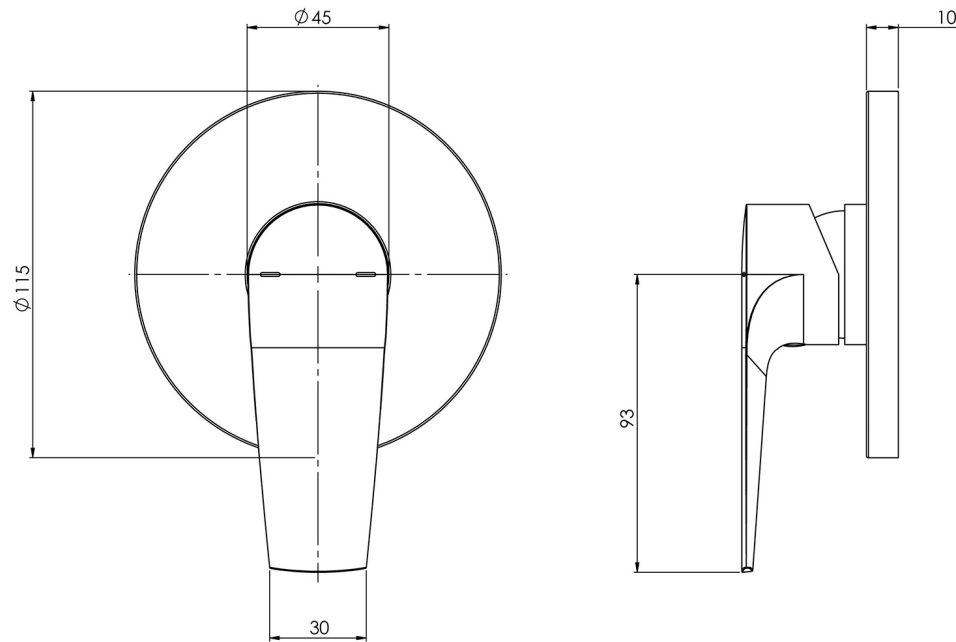

ARLO

ARLO SHOWER / WALL MIXER TRIM KIT ONLY

SPECIFICATIONS

AVAILABLE IN

151-7805-00
Chrome

151-7805-40
Brushed Nickel

151-7805-10
Matte Black

INFORMATION