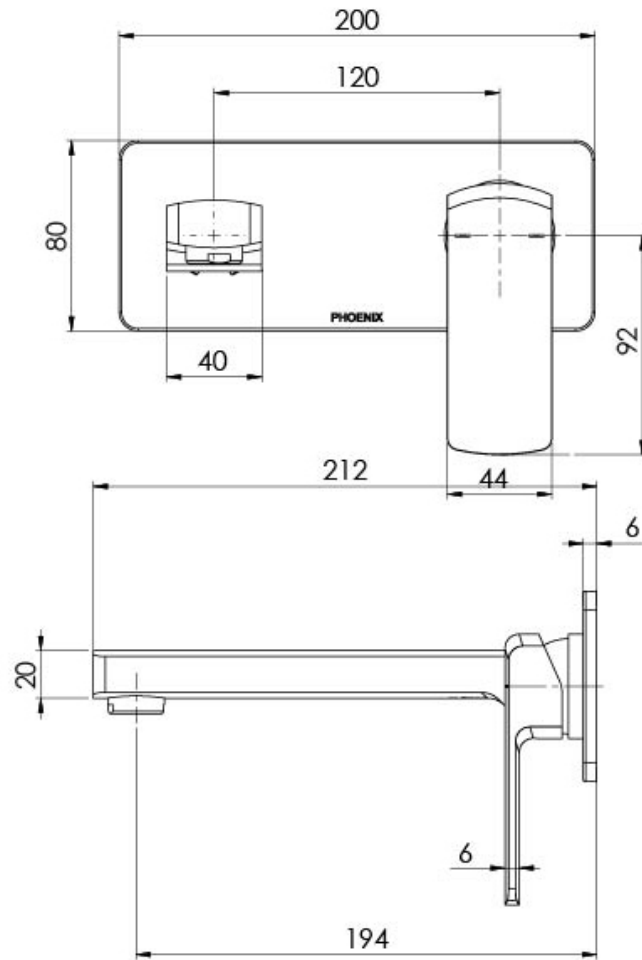

## TEVA WALL BASIN / BATH MIXER SET 200MM TRIM KIT ONLY

## SPECIFICATIONS

Please visit <https://www.phoenixtapware.com.au/warranty> to view the full warranty

While we aim to ensure the specifications shown are correct at time of printing, Phoenix Tapware reserves the right to make modifications without prior notice. Always use the physical product measurements for mark-ups and roughing-in as the line drawing shown may differ from the actual product over time. All measurements are shown in millimetres. Colours may vary from image shown.