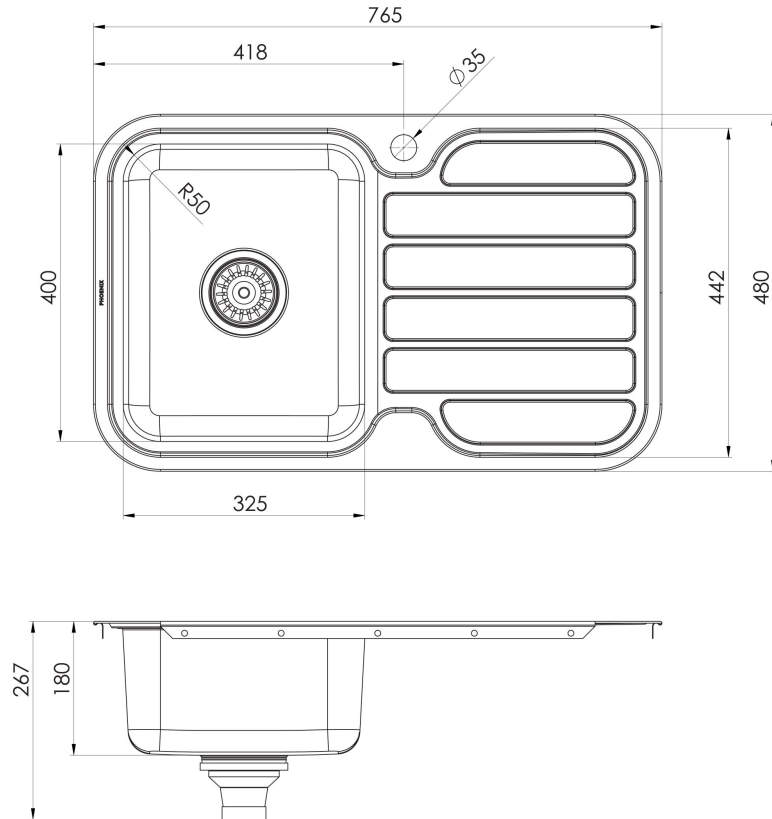

1000 SERIES SINKS

1000 SERIES SINGLE LEFT HAND BOWL SINK WITH DRAINER AND TAPHOLE

SPECIFICATIONS

AVAILABLE IN

300-1111-50
Stainless Steel

INFORMATION

MAINTENANCE AND CARE:

- All surfaces should be cleaned with mild liquid detergent or soap and water.
- Do not use cream cleaners or citrus based cleaning products, as they are abrasive.
- Use of unsuitable cleaning agents may damage the surface.
- Any damage caused in this way will not be covered by warranty.

23 Litre Capacity

Please visit <https://www.phoenixtapware.com.au/warranty> to view the full warranty

While we aim to ensure the specifications shown are correct at time of printing, Phoenix Tapware reserves the right to make modifications without prior notice. Always use the physical product measurements for mark-ups and roughing-in as the line drawing shown may differ from the actual product over time. All measurements are shown in millimetres. Colours may vary from image shown.