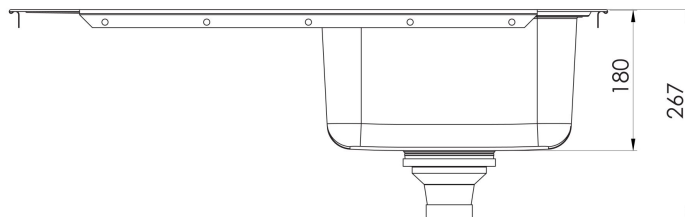

1000 SERIES SINKS

1000 SERIES SINGLE RIGHT HAND BOWL SINK WITH DRAINER AND TAPHOLE

SPECIFICATIONS

AVAILABLE IN

300-1211-50
Stainless Steel

INFORMATION

MAINTENANCE AND CARE:

- All surfaces should be cleaned with mild liquid detergent or soap and water.
- Do not use cream cleaners or citrus based cleaning products, as they are abrasive.
- Use of unsuitable cleaning agents may damage the surface.
- Any damage caused in this way will not be covered by warranty.

23 Litre Capacity

Please visit <https://www.phoenixtapware.com.au/warranty> to view the full warranty

While we aim to ensure the specifications shown are correct at time of printing, Phoenix Tapware reserves the right to make modifications without prior notice. Always use the physical product measurements for mark-ups and roughing-in as the line drawing shown may differ from the actual product over time. All measurements are shown in millimetres. Colours may vary from image shown.