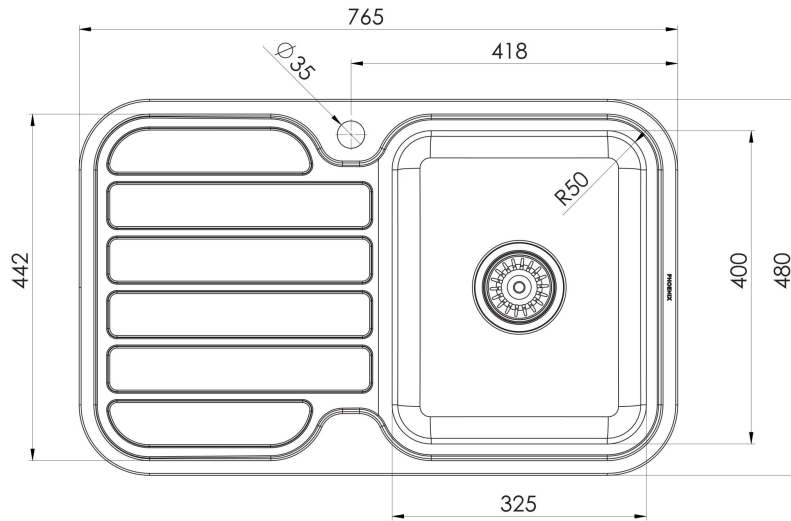

1000 SERIES SINKS

1000 SERIES SINGLE RIGHT HAND BOWL SINK WITH DRAINER AND TAPHOLE

SPECIFICATIONS

AVAILABLE IN

300-1211-50
Stainless Steel

INFORMATION

MAINTENANCE AND CARE:

- All surfaces should be cleaned with mild liquid detergent or soap and water.
- Do not use cream cleaners or citrus based cleaning products, as they are abrasive.
- Use of unsuitable cleaning agents may damage the surface.
- Any damage caused in this way will not be covered by warranty.

23 Litre Capacity

Please visit <https://www.phoenixtapware.com.au/warranty> to view the full warranty

While we aim to ensure the specifications shown are correct at time of printing, Phoenix Tapware reserves the right to make modifications without prior notice. Always use the physical product measurements for mark-ups and roughing-in as the line drawing shown may differ from the actual product over time. All measurements are shown in millimetres. Colours may vary from image shown.