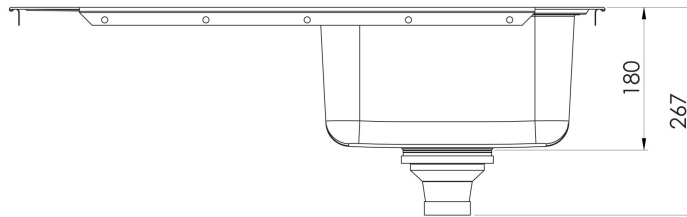

1000 SERIES SINKS

1000 SERIES SINGLE BOWL SINK WITH DRAINER AND NO TAPHOLE

SPECIFICATIONS

AVAILABLE IN

300-1301-50
Stainless Steel

INFORMATION

MAINTENANCE AND CARE:

- All surfaces should be cleaned with mild liquid detergent or soap and water.
- Do not use cream cleaners or citrus based cleaning products, as they are abrasive.
- Use of unsuitable cleaning agents may damage the surface.
- Any damage caused in this way will not be covered by warranty.

23 Litre Capacity

Please visit <https://www.phoenixtapware.com.au/warranty> to view the full warranty

While we aim to ensure the specifications shown are correct at time of printing, Phoenix Tapware reserves the right to make modifications without prior notice. Always use the physical product measurements for mark-ups and roughing-in as the line drawing shown may differ from the actual product over time. All measurements are shown in millimetres. Colours may vary from image shown.

Ph: +61 3 9780 4200
14/03/2024
phoenixtapware.com.au