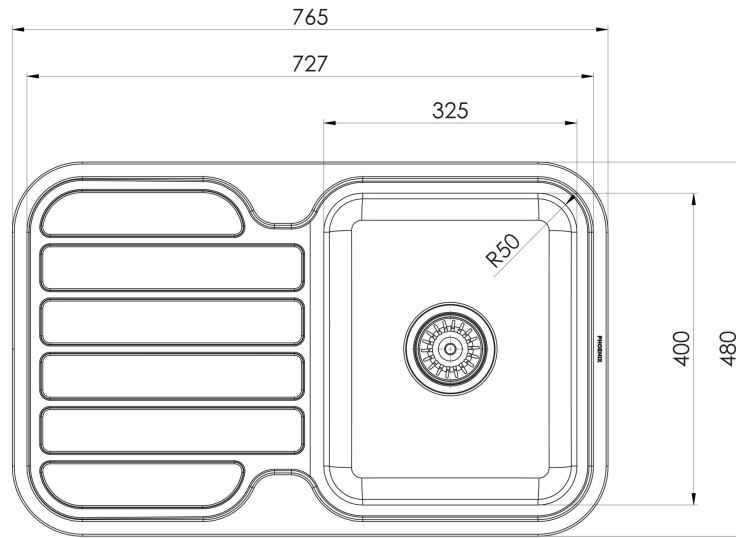

1000 SERIES SINKS

1000 SERIES SINGLE BOWL SINK WITH DRAINER AND NO TAPHOLE

SPECIFICATIONS

AVAILABLE IN

300-1301-50
Stainless Steel

INFORMATION

MAINTENANCE AND CARE:

- All surfaces should be cleaned with mild liquid detergent or soap and water.
- Do not use cream cleaners or citrus based cleaning products, as they are abrasive.
- Use of unsuitable cleaning agents may damage the surface.
- Any damage caused in this way will not be covered by warranty.

23 Litre Capacity

Please visit <https://www.phoenixtapware.com.au/warranty> to view the full warranty

While we aim to ensure the specifications shown are correct at time of printing, Phoenix Tapware reserves the right to make modifications without prior notice. Always use the physical product measurements for mark-ups and roughing-in as the line drawing shown may differ from the actual product over time. All measurements are shown in millimetres. Colours may vary from image shown.