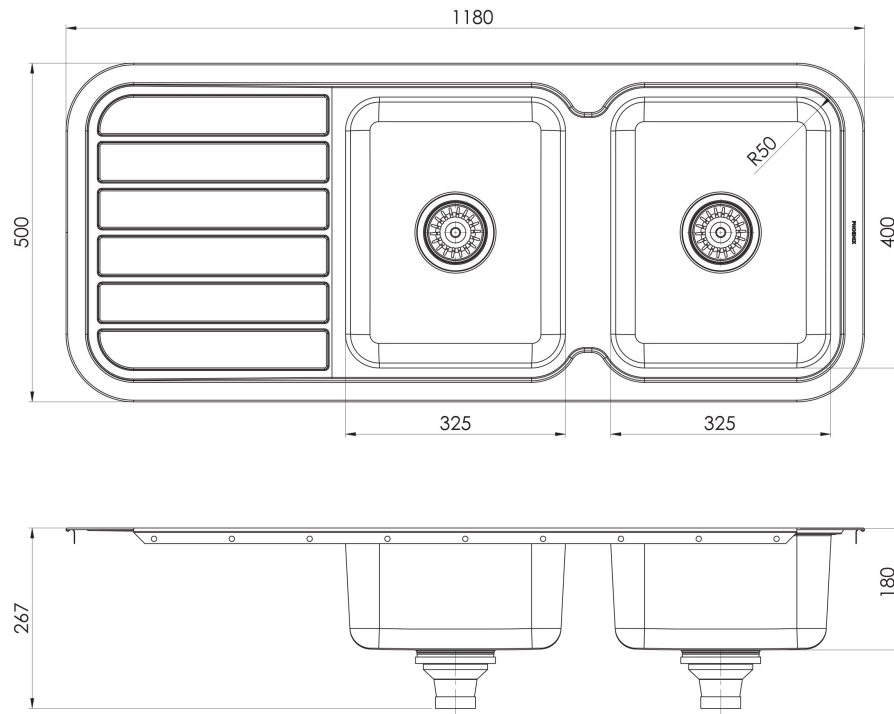

1000 SERIES SINKS

1000 SERIES DOUBLE BOWL SINK WITH DRAINER AND NO TAPHOLE

SPECIFICATIONS

AVAILABLE IN

300-2301-50
Stainless Steel

INFORMATION

MAINTENANCE AND CARE:

- All surfaces should be cleaned with mild liquid detergent or soap and water.
- Do not use cream cleaners or citrus based cleaning products, as they are abrasive.
- Use of unsuitable cleaning agents may damage the surface.
- Any damage caused in this way will not be covered by warranty.

23 Litre Capacity Each Bowl

Please visit <https://www.phoenixtapware.com.au/warranty> to view the full warranty

While we aim to ensure the specifications shown are correct at time of printing, Phoenix Tapware reserves the right to make modifications without prior notice. Always use the physical product measurements for mark-ups and roughing-in as the line drawing shown may differ from the actual product over time. All measurements are shown in millimetres. Colours may vary from image shown.