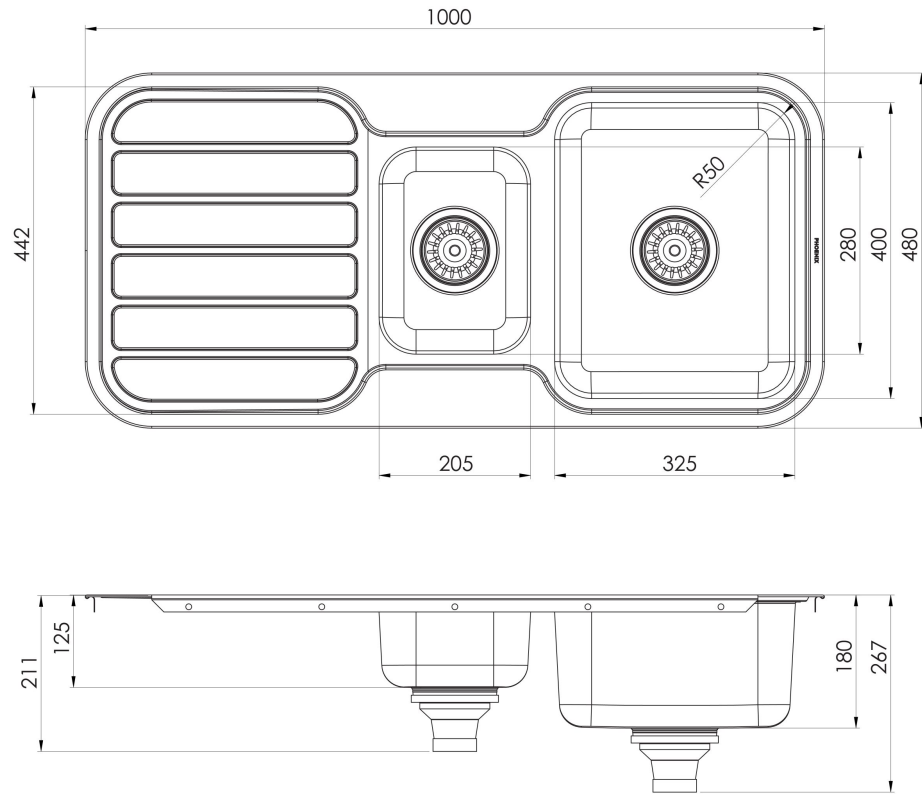

1000 SERIES SINKS

1000 SERIES 1 AND 1/3 BOWL SINK WITH DRAINER AND NO TAPHOLE

SPECIFICATIONS

AVAILABLE IN

300-4301-50
Stainless Steel

INFORMATION

MAINTENANCE AND CARE:

- All surfaces should be cleaned with mild liquid detergent or soap and water.
- Do not use cream cleaners or citrus based cleaning products, as they are abrasive.
- Use of unsuitable cleaning agents may damage the surface.
- Any damage caused in this way will not be covered by warranty.

23 Litre / 6 Litre Capacity

Please visit <https://www.phoenixtapware.com.au/warranty> to view the full warranty

While we aim to ensure the specifications shown are correct at time of printing, Phoenix Tapware reserves the right to make modifications without prior notice. Always use the physical product measurements for mark-ups and roughing-in as the line drawing shown may differ from the actual product over time. All measurements are shown in millimetres. Colours may vary from image shown.