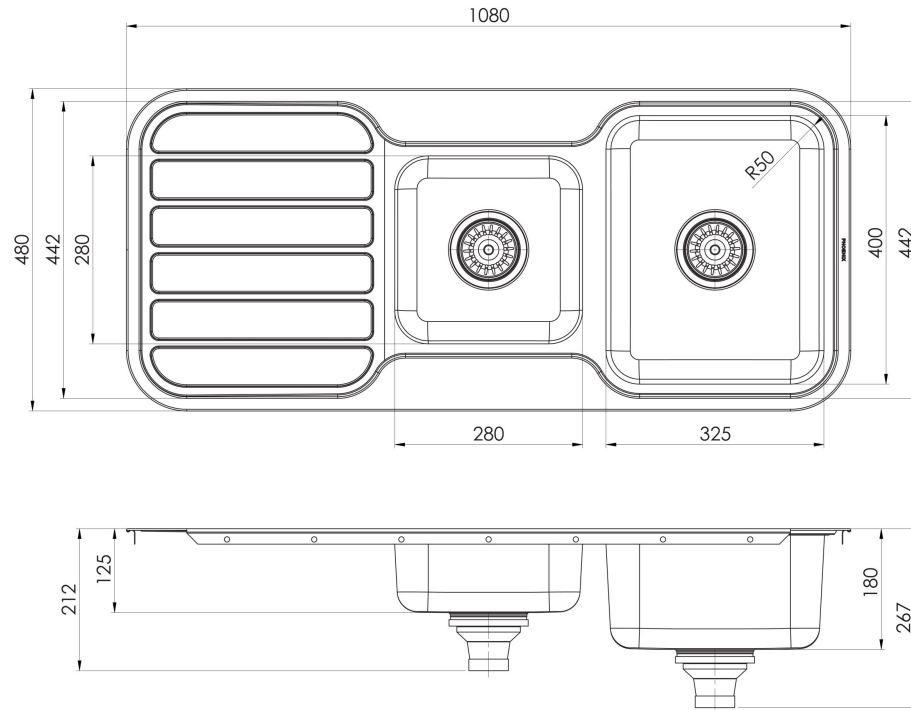

# 1000 SERIES SINKS

1000 SERIES 1 AND 3/4 BOWL SINK WITH DRAINER AND NO TAPHOLE

## SPECIFICATIONS