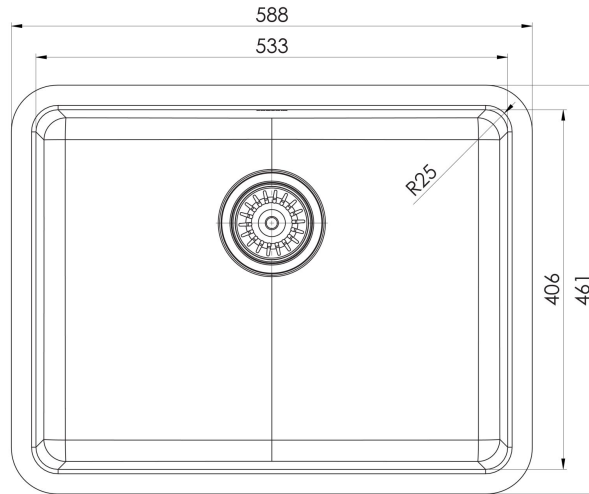

2000 SERIES SINKS

2000 SERIES LARGE SINGLE BOWL SINK

SPECIFICATIONS

47 Litre capacity

AVAILABLE IN

303-1002-51
Stainless Steel

INFORMATION

MAINTENANCE AND CARE: