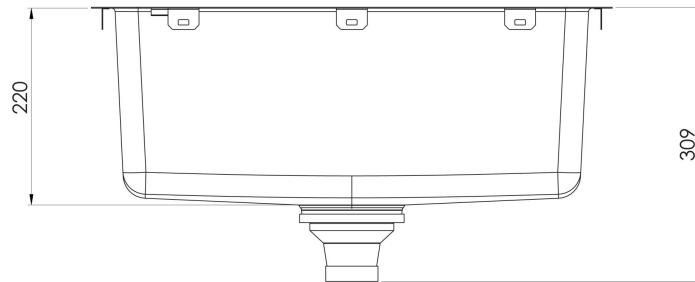

2000 SERIES SINKS

2000 SERIES LARGE SINGLE BOWL SINK

SPECIFICATIONS

47 Litre capacity

AVAILABLE IN

303-1002-51
Stainless Steel

INFORMATION

MAINTENANCE AND CARE: