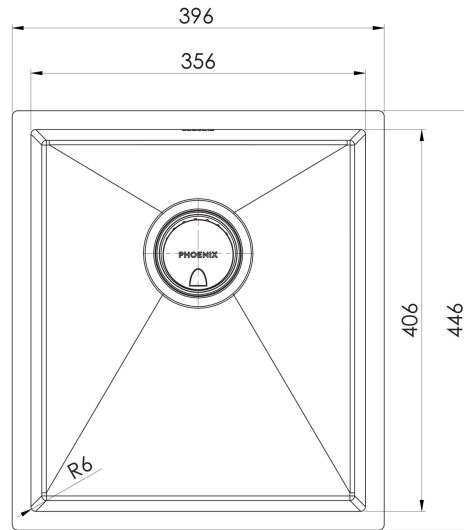

4000 SERIES SINKS

4000 SERIES SINGLE BOWL SINK

SPECIFICATIONS

AVAILABLE IN

310-0002-51
Stainless Steel

310-0002-16
Brushed Black

INFORMATION

MAINTENANCE AND CARE:

33 Litre Capacity

Please visit <https://www.phoenixtapware.com.au/warranty> to view the full warranty

While we aim to ensure the specifications shown are correct at time of printing, Phoenix Tapware reserves the right to make modifications without prior notice. Always use the physical product measurements for mark-ups and roughing-in as the line drawing shown may differ from the actual product over time. All measurements are shown in millimetres. Colours may vary from image shown.