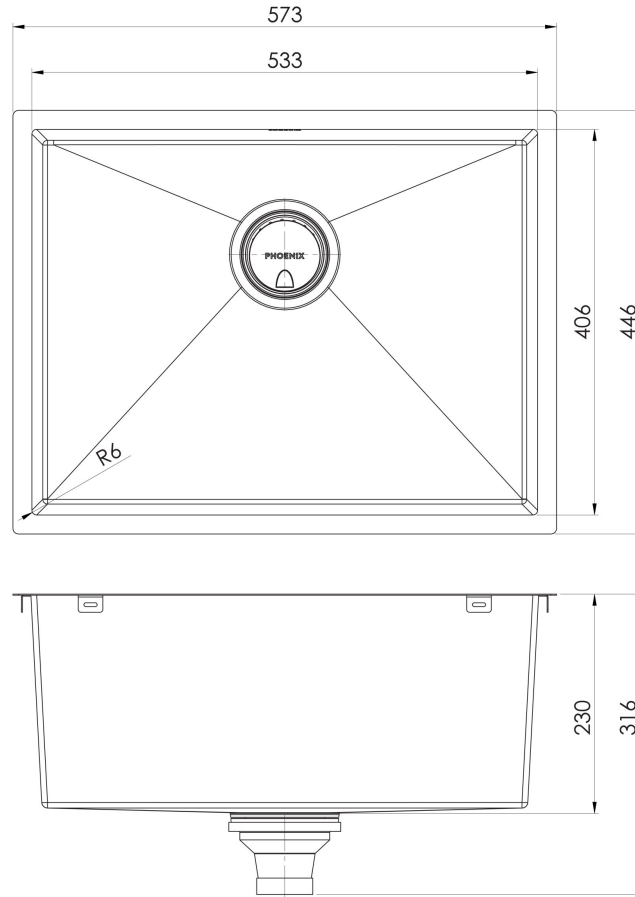

4000 SERIES SINKS

4000 SERIES LARGE SINGLE BOWL SINK

SPECIFICATIONS

AVAILABLE IN

310-1002-51
Stainless Steel

310-1002-16
Brushed Black

INFORMATION

MAINTENANCE AND CARE:

47 Litre Capacity

Please visit <https://www.phoenixtapware.com.au/warranty> to view the full warranty

While we aim to ensure the specifications shown are correct at time of printing, Phoenix Tapware reserves the right to make modifications without prior notice. Always use the physical product measurements for mark-ups and roughing-in as the line drawing shown may differ from the actual product over time. All measurements are shown in millimetres. Colours may vary from image shown.