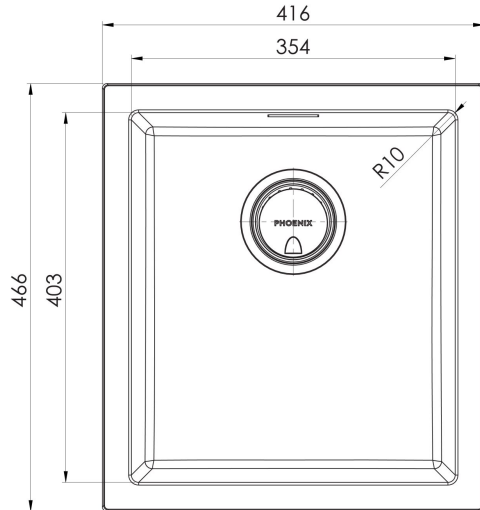

5000 SERIES SINKS

5000 SERIES SINGLE BOWL SINK

SPECIFICATIONS

AVAILABLE IN

312-0002-10
Matte Black

312-0002-80
Matte White

INFORMATION

MAINTENANCE AND CARE:

28 Litre Capacity

Please visit <https://www.phoenixtapware.com.au/warranty> to view the full warranty

While we aim to ensure the specifications shown are correct at time of printing, Phoenix Tapware reserves the right to make modifications without prior notice. Always use the physical product measurements for mark-ups and roughing-in as the line drawing shown may differ from the actual product over time. All measurements are shown in millimetres. Colours may vary from image shown.