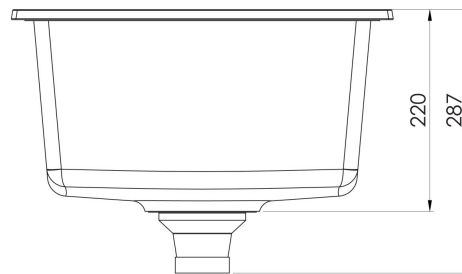

5000 SERIES SINKS

5000 SERIES SINGLE BOWL SINK

SPECIFICATIONS

AVAILABLE IN

312-0002-10
Matte Black

312-0002-80
Matte White

INFORMATION

MAINTENANCE AND CARE:

28 Litre Capacity

Please visit <https://www.phoenixtapware.com.au/warranty> to view the full warranty

While we aim to ensure the specifications shown are correct at time of printing, Phoenix Tapware reserves the right to make modifications without prior notice. Always use the physical product measurements for mark-ups and roughing-in as the line drawing shown may differ from the actual product over time. All measurements are shown in millimetres. Colours may vary from image shown.