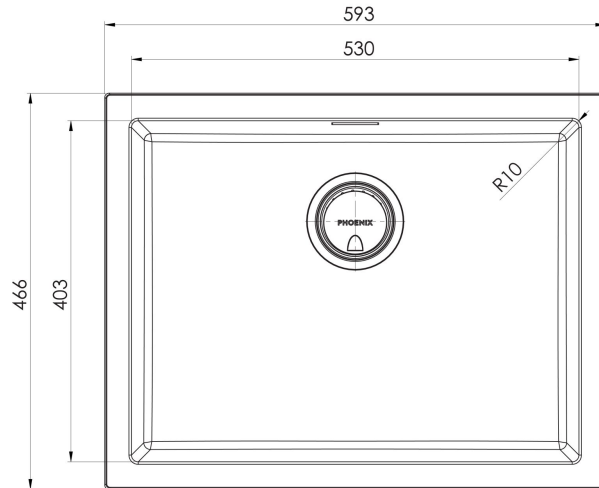

## SPECIFICATIONS

42 Litre Capacity