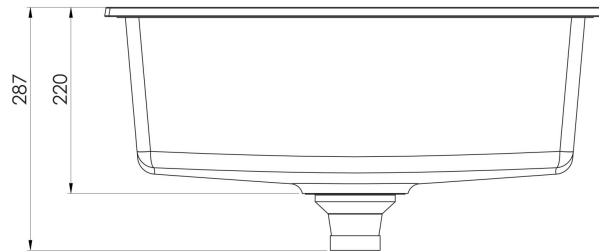

## SPECIFICATIONS

42 Litre Capacity