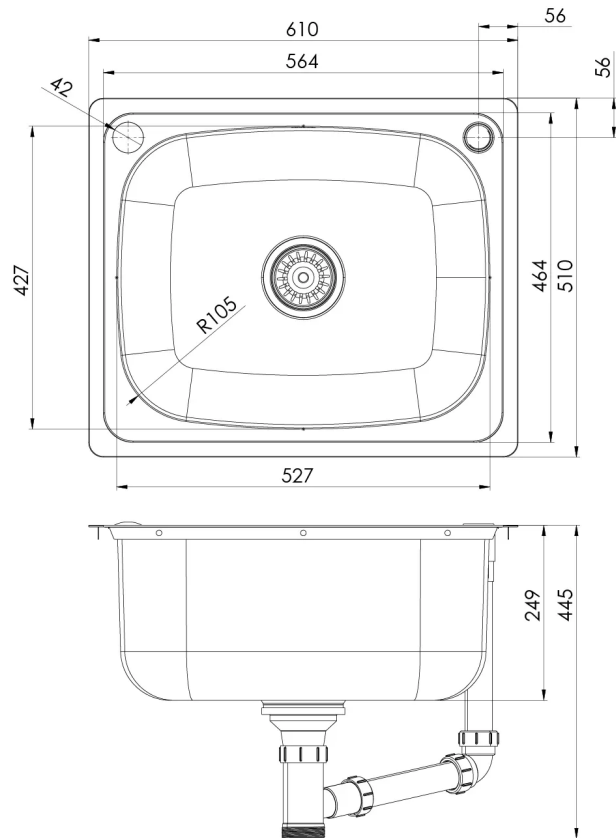

1000 SERIES SINKS

LAUNDRY TROUGH 50 LITRE

SPECIFICATIONS

AVAILABLE IN

314-0001-50
Stainless Steel

INFORMATION

MAINTENANCE AND CARE:

- All surfaces should be cleaned with mild liquid detergent or soap and water.
- Do not use cream cleaners or citrus based cleaning products, as they are abrasive.
- Use of unsuitable cleaning agents may damage the surface.
- Any damage caused in this way will not be covered by warranty.