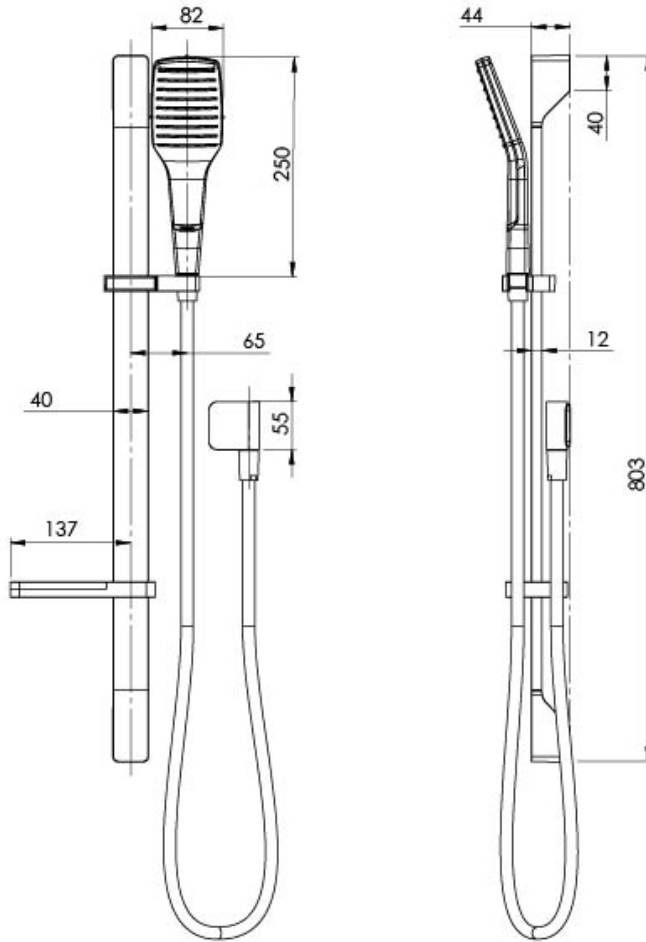

NX CAPE

NX CAPE RAIL SHOWER

SPECIFICATIONS

AVAILABLE IN

605-6810-00
Chrome

605-6810-60
Chrome / Matte Black

INFORMATION

Temperature Rating
1 - 75°C

Please visit <https://www.phoenixtapware.com.au/warranty> to view the full warranty

While we aim to ensure the specifications shown are correct at time of printing, Phoenix Tapware reserves the right to make modifications without prior notice. Always use the physical product measurements for mark-ups and roughing-in as the line drawing shown may differ from the actual product over time. All measurements are shown in millimetres. Colours may vary from image shown.