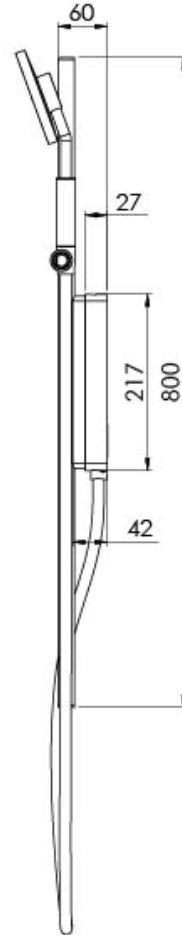

# NX IKO

## NX IKO RAIL SHOWER

### AVAILABLE IN

608-6810-00  
Chrome

608-6810-10  
Matte Black