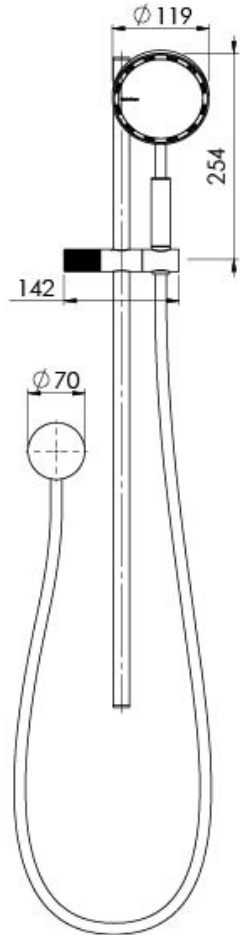

## NX IKO RAIL SHOWER

### AVAILABLE IN

608-6810-00  
Chrome

608-6810-10  
Matte Black