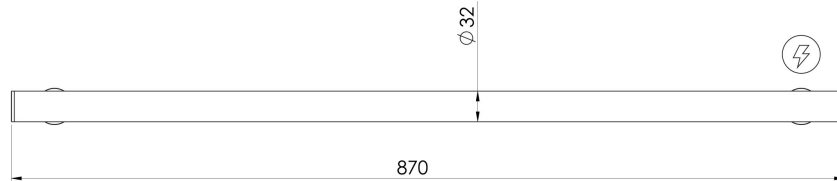

DESIGNER RAILS & LADDERS

PHOENIX HEATED TOWEL RAIL ROUND 800MM

SPECIFICATIONS

 Wiring position

Electricity Input: 12V | Power Rating: 35W | IP Rating: IPX5 | Connection position: Bottom right | Connection type: Hardwire