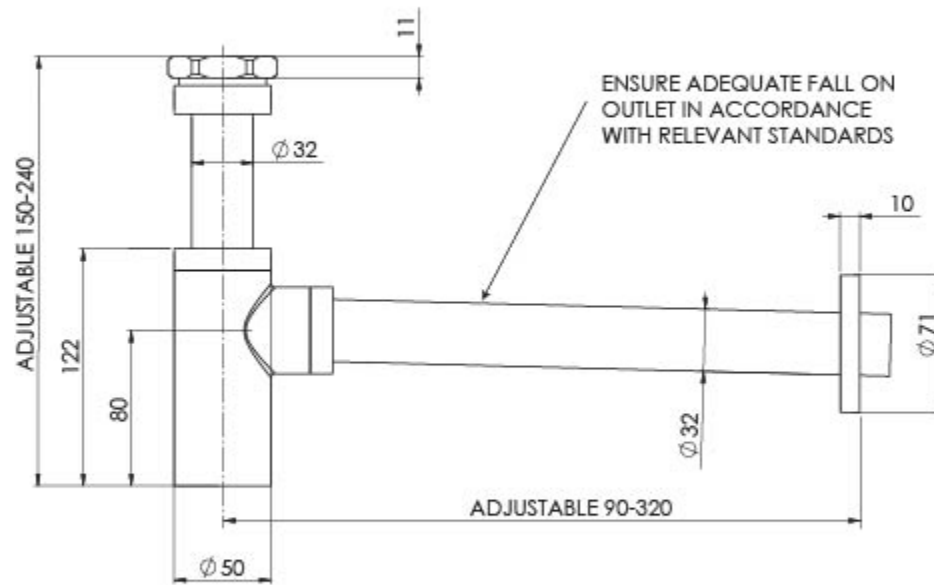

PLUMBING ACCESSORIES & FIXTURES

40MM BOTTLE TRAP

SPECIFICATIONS

AVAILABLE IN

800-8950-00
Chrome

800-8950-40
Brushed Nickel

800-8950-30
Gun Metal

800-8950-10
Matte Black