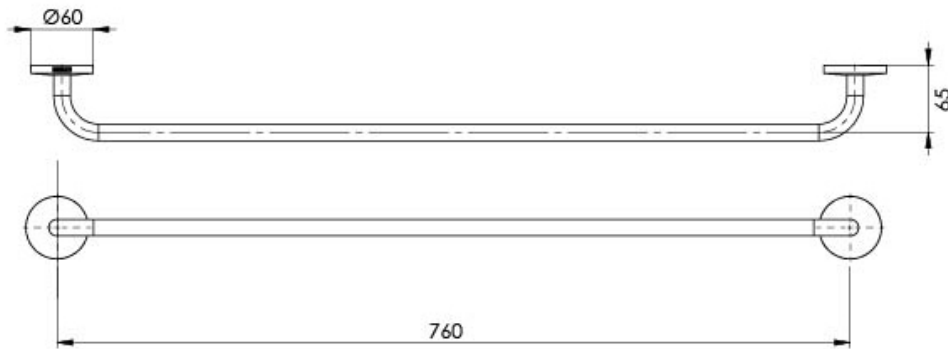

FESTIVAL

FESTIVAL SINGLE TOWEL RAIL 760MM

SPECIFICATIONS

AVAILABLE IN

FE802 CHR
Chrome

INFORMATION

MAINTENANCE AND CARE:

- All surfaces should be cleaned with mild liquid detergent or soap and water.
- Do not use cream cleaners or citrus based cleaning products, as they are abrasive.
- Use of unsuitable cleaning agents may damage the surface.
- Any damage caused in this way will not be covered by warranty.