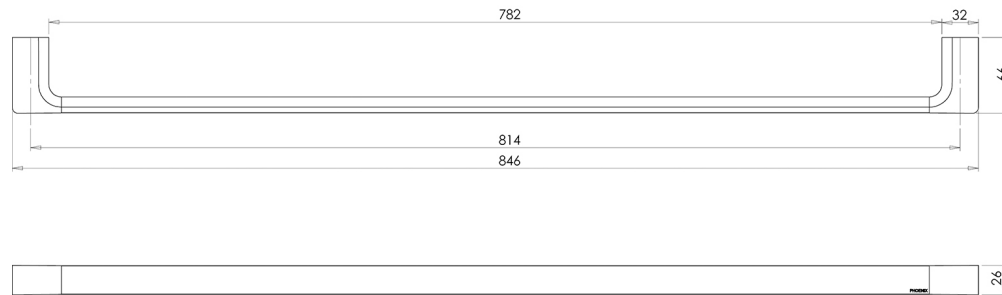

GLOSS

GLOSS SINGLE TOWEL RAIL 800MM

SPECIFICATIONS

AVAILABLE IN

GS802
Chrome

GS802-40
Brushed Nickel

GS802-31
Brushed Carbon

GS802 MB
Matte Black