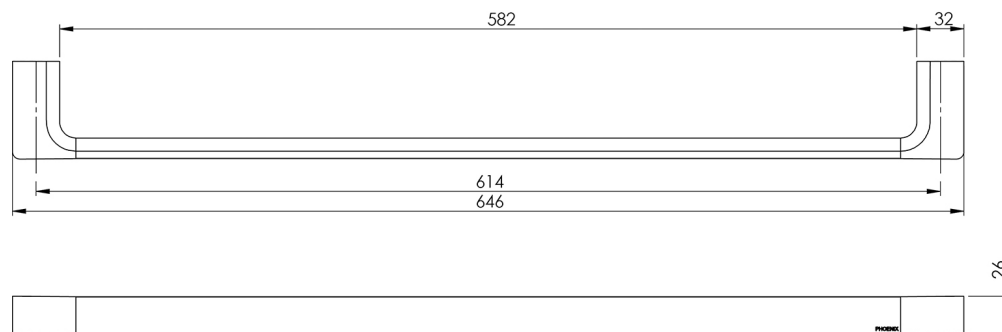

GLOSS

GLOSS SINGLE TOWEL RAIL 600MM

SPECIFICATIONS

AVAILABLE IN

GS804
Chrome

GS804-40
Brushed Nickel

GS804-31
Brushed Carbon

GS804 MB
Matte Black

Please visit <https://www.phoenixtapware.com.au/warranty> to view the full warranty

While we aim to ensure the specifications shown are correct at time of printing, Phoenix Tapware reserves the right to make modifications without prior notice. Always use the physical product measurements for mark-ups and roughing-in as the line drawing shown may differ from the actual product over time. All measurements are shown in millimetres. Colours may vary from image shown.