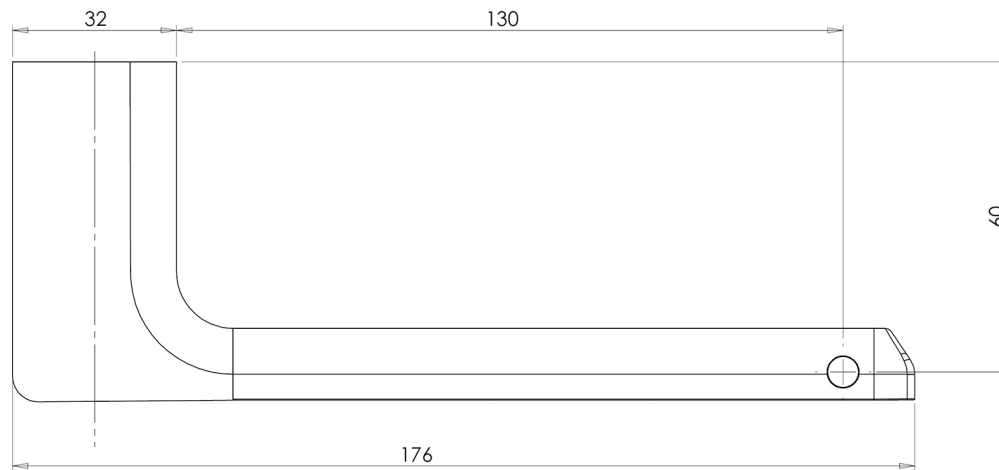

GLOSS

GLOSS TOILET ROLL HOLDER

SPECIFICATIONS

AVAILABLE IN

GS892
Chrome

GS892-40
Brushed Nickel

GS892-31
Brushed Carbon

GS892 MB
Matte Black

Please visit <https://www.phoenixtapware.com.au/warranty> to view the full warranty

While we aim to ensure the specifications shown are correct at time of printing, Phoenix Tapware reserves the right to make modifications without prior notice. Always use the physical product measurements for mark-ups and roughing-in as the line drawing shown may differ from the actual product over time. All measurements are shown in millimetres. Colours may vary from image shown.