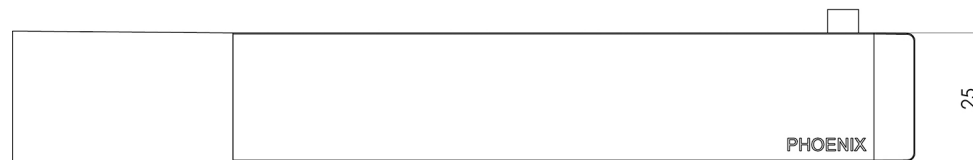

GLOSS

GLOSS TOILET ROLL HOLDER

SPECIFICATIONS

AVAILABLE IN

GS892
Chrome

GS892-40
Brushed Nickel

GS892-31
Brushed Carbon

GS892 MB
Matte Black