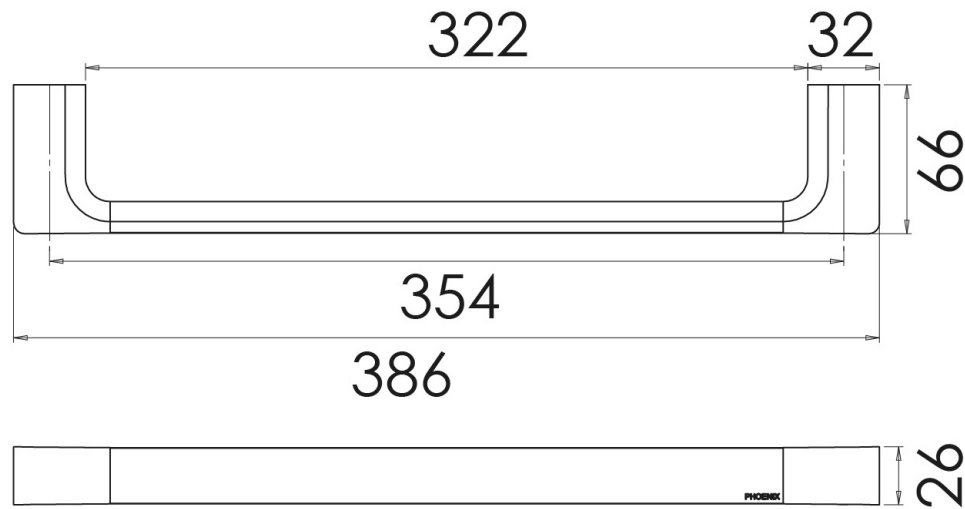

GLOSS

GLOSS HAND TOWEL RAIL

SPECIFICATIONS

AVAILABLE IN

GS893
Chrome

GS893-40
Brushed Nickel

GS893 MB
Matte Black

GS893-12
Brushed Gold

Please visit <https://www.phoenixtapware.com.au/warranty> to view the full warranty

While we aim to ensure the specifications shown are correct at time of printing, Phoenix Tapware reserves the right to make modifications without prior notice. Always use the physical product measurements for mark-ups and roughing-in as the line drawing shown may differ from the actual product over time. All measurements are shown in millimetres. Colours may vary from image shown.