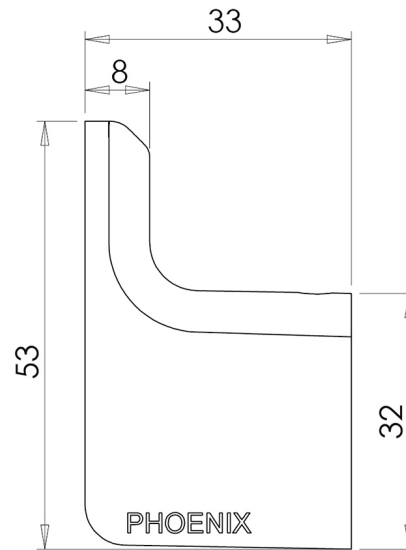

GLOSS

GLOSS ROBE HOOK

SPECIFICATIONS

AVAILABLE IN

GS897
Chrome

GS897-40
Brushed Nickel

GS897-31
Brushed Carbon

GS897 MB
Matte Black

Please visit <https://www.phoenixtapware.com.au/warranty> to view the full warranty

While we aim to ensure the specifications shown are correct at time of printing, Phoenix Tapware reserves the right to make modifications without prior notice. Always use the physical product measurements for mark-ups and roughing-in as the line drawing shown may differ from the actual product over time. All measurements are shown in millimetres. Colours may vary from image shown.