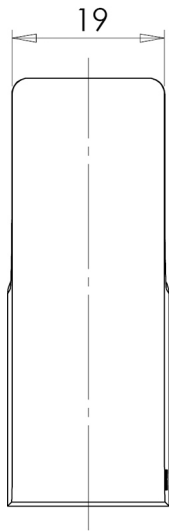

GLOSS

GLOSS ROBE HOOK

SPECIFICATIONS

AVAILABLE IN

GS897
Chrome

GS897-40
Brushed Nickel

GS897-31
Brushed Carbon

GS897 MB
Matte Black

Please visit <https://www.phoenixtapware.com.au/warranty> to view the full warranty

While we aim to ensure the specifications shown are correct at time of printing, Phoenix Tapware reserves the right to make modifications without prior notice. Always use the physical product measurements for mark-ups and roughing-in as the line drawing shown may differ from the actual product over time. All measurements are shown in millimetres. Colours may vary from image shown.