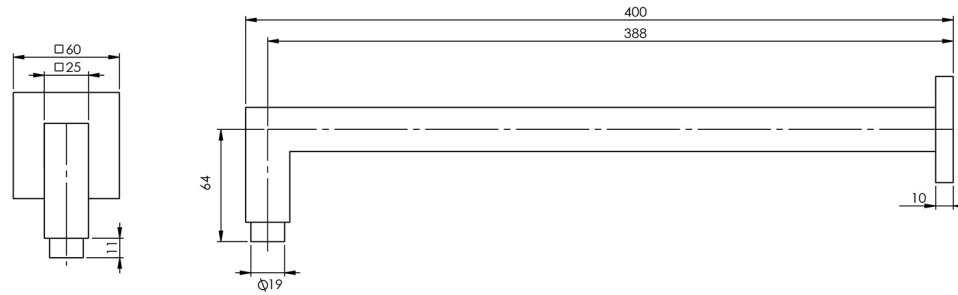

LEXI

LEXI SHOWER ARM 400MM SQUARE

SPECIFICATIONS

AVAILABLE IN

LE6000-00
Chrome

LE6000-40
Brushed Nickel

LE6000-31
Brushed Carbon

LE6000-10
Matte Black

Please visit <https://www.phoenixtapware.com.au/warranty> to view the full warranty

While we aim to ensure the specifications shown are correct at time of printing, Phoenix Tapware reserves the right to make modifications without prior notice. Always use the physical product measurements for mark-ups and roughing-in as the line drawing shown may differ from the actual product over time. All measurements are shown in millimetres. Colours may vary from image shown.