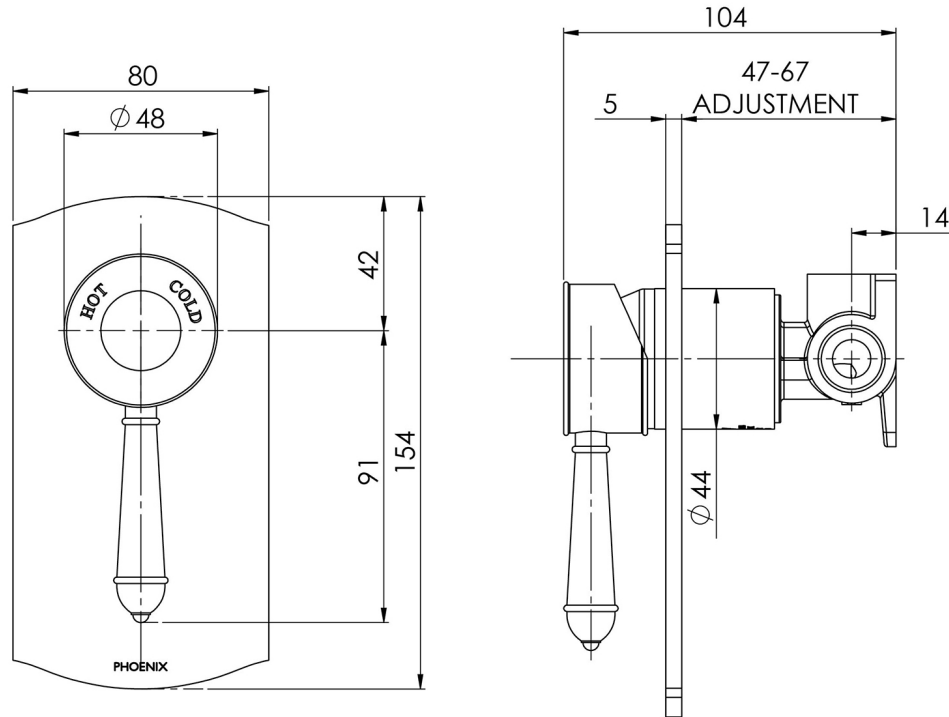

NOSTALGIA

NOSTALGIA SHOWER / WALL MIXER

SPECIFICATIONS

AVAILABLE IN

NS780 CHR
Chrome

NS780-40
Brushed Nickel

NS780-33
Antique Black

NS780-62
Chrome / Natural White

INFORMATION

Temperature Rating
1 - 75°C

Pressure Rating
150 - 500kPa

MAINTENANCE AND CARE:

- All surfaces should be cleaned with mild liquid detergent or soap and water.
- Do not use cream cleaners or citrus based cleaning products, as they are abrasive.
- Use of unsuitable cleaning agents may damage the surface.
- Any damage caused in this way will not be covered by warranty.

Please visit <https://www.phoenixtapware.com.au/warranty> to view the full warranty

While we aim to ensure the specifications shown are correct at time of printing, Phoenix Tapware reserves the right to make modifications without prior notice. Always use the physical product measurements for mark-ups and roughing-in as the line drawing shown may differ from the actual product over time. All measurements are shown in millimetres. Colours may vary from image shown.

Ph: +61 3 9780 4200
14/03/2024
[phoenixtapware.com.au](https://www.phoenixtapware.com.au)