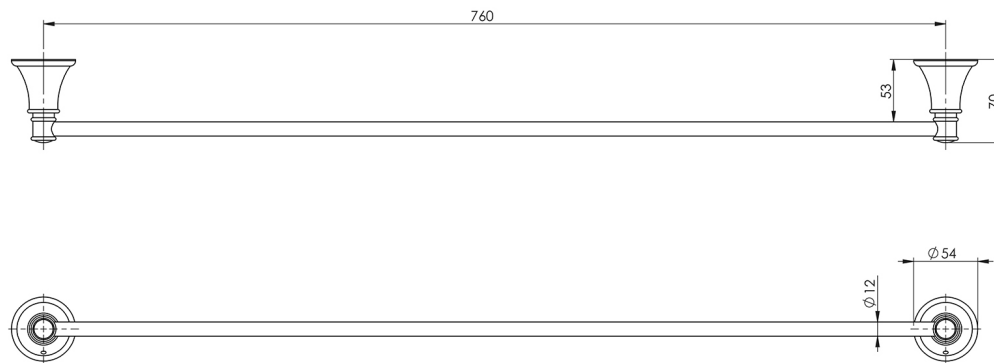

NOSTALGIA

NOSTALGIA SINGLE TOWEL RAIL 760MM

SPECIFICATIONS

AVAILABLE IN

NS802 CHR
Chrome

NS802-40
Brushed Nickel

NS802-33
Antique Black

INFORMATION