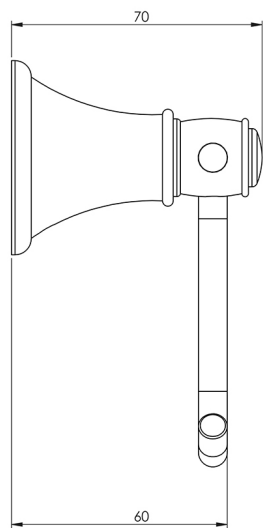

NOSTALGIA

NOSTALGIA TOILET ROLL HOLDER

SPECIFICATIONS

AVAILABLE IN

NS892 CHR
Chrome

NS892-40
Brushed Nickel

NS892-33
Antique Black

INFORMATION

Please visit <https://www.phoenixtapware.com.au/warranty> to view the full warranty

While we aim to ensure the specifications shown are correct at time of printing, Phoenix Tapware reserves the right to make modifications without prior notice. Always use the physical product measurements for mark-ups and roughing-in as the line drawing shown may differ from the actual product over time. All measurements are shown in millimetres. Colours may vary from image shown.