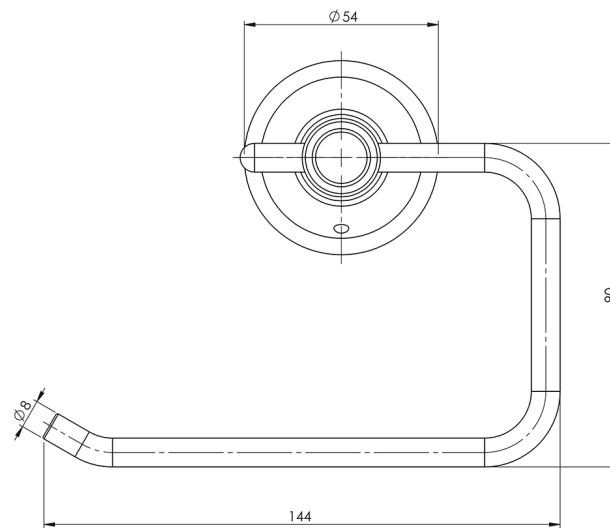

NOSTALGIA

NOSTALGIA TOILET ROLL HOLDER

SPECIFICATIONS

AVAILABLE IN

NS892 CHR
Chrome

NS892-40
Brushed Nickel

NS892-33
Antique Black

INFORMATION

Please visit <https://www.phoenixtapware.com.au/warranty> to view the full warranty

While we aim to ensure the specifications shown are correct at time of printing, Phoenix Tapware reserves the right to make modifications without prior notice. Always use the physical product measurements for mark-ups and roughing-in as the line drawing shown may differ from the actual product over time. All measurements are shown in millimetres. Colours may vary from image shown.