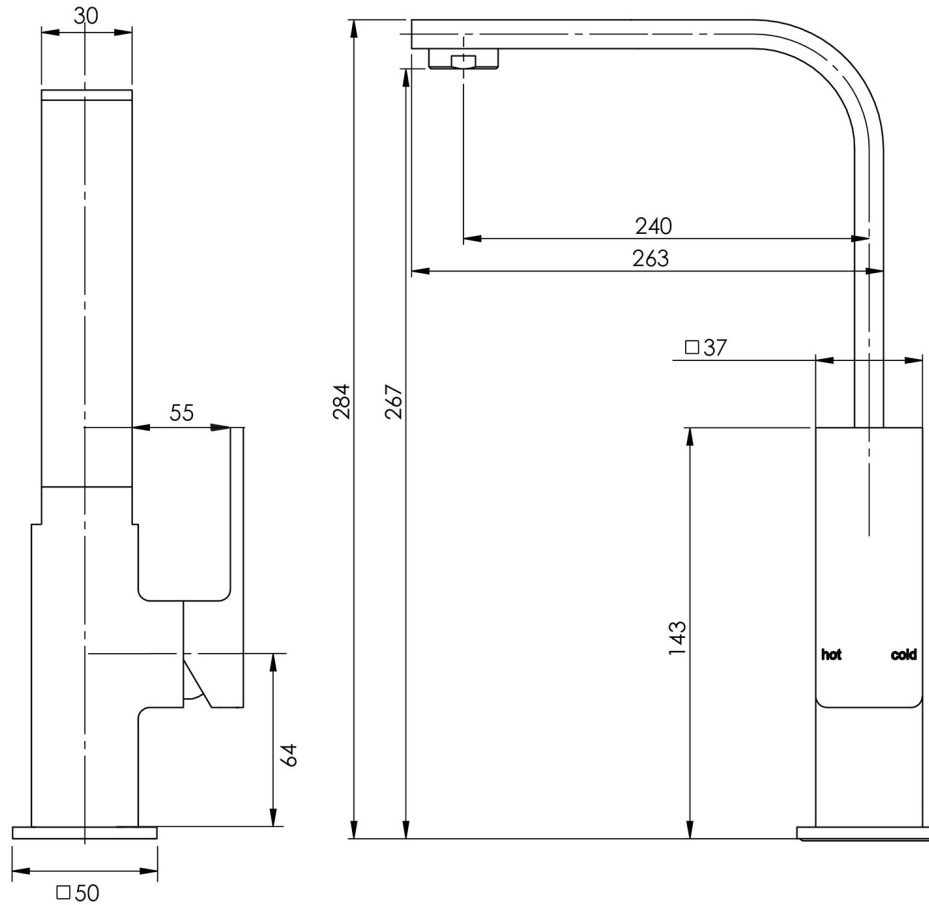

RADII

RADII SINK MIXER 240MM

SPECIFICATIONS

AVAILABLE IN

RA730 CHR
Chrome

INFORMATION

Temperature Rating
1 - 75°C

Pressure Rating
150 - 500kPa

Please visit <https://www.phoenixtapware.com.au/warranty> to view the full warranty

While we aim to ensure the specifications shown are correct at time of printing, Phoenix Tapware reserves the right to make modifications without prior notice. Always use the physical product measurements for mark-ups and roughing-in as the line drawing shown may differ from the actual product over time. All measurements are shown in millimetres. Colours may vary from image shown.