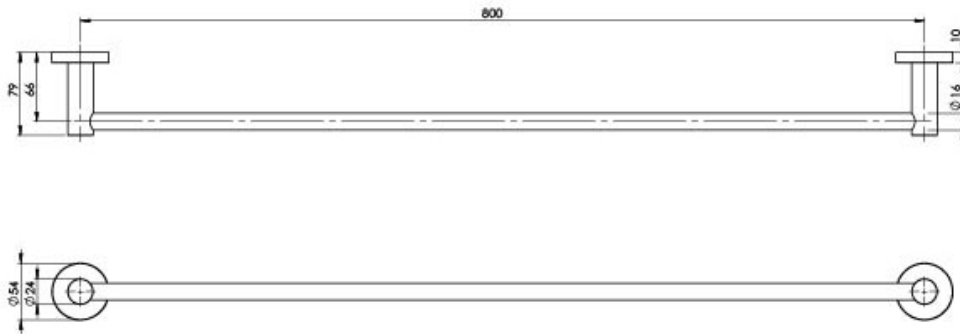

RADII

RADII SINGLE TOWEL RAIL 800MM ROUND PLATE

SPECIFICATIONS

AVAILABLE IN

RA803 CHR
Chrome

RA803 BN
Brushed Nickel

RA803 GM
Gun Metal

RA803 MB
Matte Black