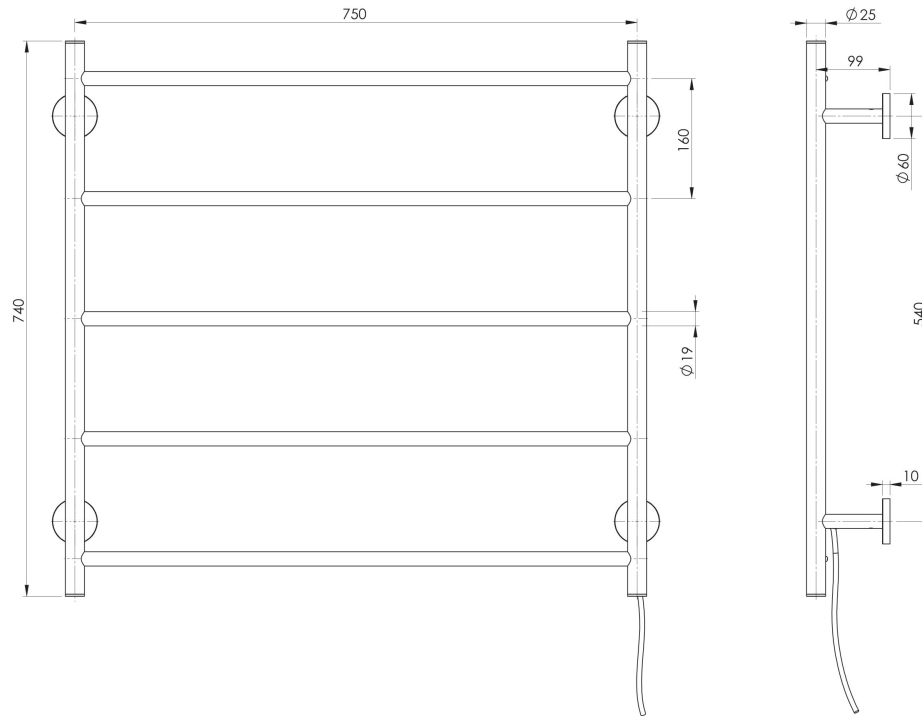

RADII

RADII HEATED TOWEL LADDER 750MM X 740MM

SPECIFICATIONS

AVAILABLE IN

RA8751-00
Chrome

RA8751-40
Brushed Nickel

RA8751-31
Brushed Carbon

RA8751-10
Matte Black

Electricity Input: 240V, 50Hz | Power Rating: 45W | IP Rating: IPX4 | Connection position: Bottom right |
Connection type: Plug-in or Hardwire

Please visit <https://www.phoenixtapware.com.au/warranty> to view the full warranty

While we aim to ensure the specifications shown are correct at time of printing, Phoenix Tapware reserves the right to make modifications without prior notice. Always use the physical product measurements for mark-ups and roughing-in as the line drawing shown may differ from the actual product over time. All measurements are shown in millimetres. Colours may vary from image shown.