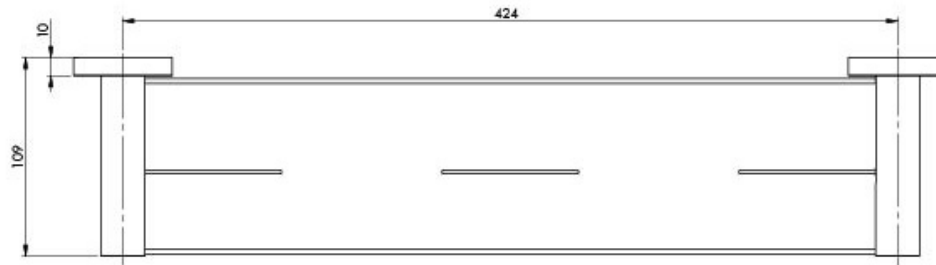

RADII SS

RADII SS 316 SHOWER SHELF ROUND PLATE

SPECIFICATIONS

AVAILABLE IN

RA886-51
Stainless Steel

INFORMATION

MAINTENANCE AND CARE:

- All surfaces should be cleaned with mild liquid detergent or soap and water.
- Do not use cream cleaners or citrus based cleaning products, as they are abrasive.
- Use of unsuitable cleaning agents may damage the surface.
- Any damage caused in this way will not be covered by warranty.