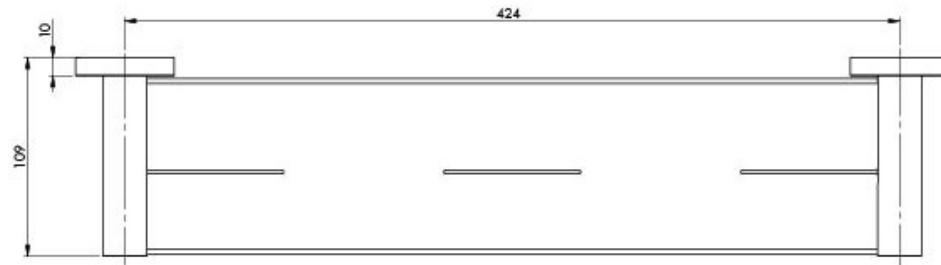

RADII

RADII METAL SHELF ROUND PLATE

SPECIFICATIONS

AVAILABLE IN

RA886 CHR
Chrome

RA886 BN
Brushed Nickel

RA886 GM
Gun Metal

RA886 MB
Matte Black

RA886-12
Brushed Gold

INFORMATION

MAINTENANCE AND CARE:

- All surfaces should be cleaned with mild liquid detergent or soap and water.
- Do not use cream cleaners or citrus based cleaning products, as they are abrasive.
- Use of unsuitable cleaning agents may damage the surface.
- Any damage caused in this way will not be covered by warranty.

Please visit <https://www.phoenixtapware.com.au/warranty> to view the full warranty

While we aim to ensure the specifications shown are correct at time of printing, Phoenix Tapware reserves the right to make modifications without prior notice. Always use the physical product measurements for mark-ups and roughing-in as the line drawing shown may differ from the actual product over time. All measurements are shown in millimetres. Colours may vary from image shown.

Ph: +61 3 9780 4200
13/10/2021
phoenixtapware.com.au