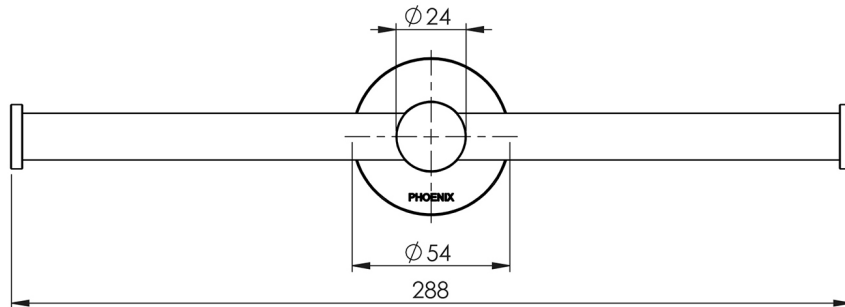

RADII

RADII DOUBLE TOILET ROLL HOLDER ROUND PLATE

SPECIFICATIONS

AVAILABLE IN

RA891 CHR
Chrome

INFORMATION

MAINTENANCE AND CARE:

- All surfaces should be cleaned with mild liquid detergent or soap and water.
- Do not use cream cleaners or citrus based cleaning products, as they are abrasive.
- Use of unsuitable cleaning agents may damage the surface.
- Any damage caused in this way will not be covered by warranty.