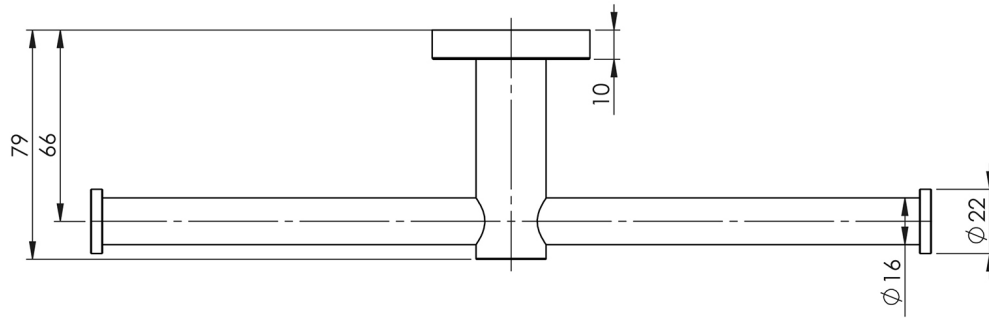

RADII

RADII DOUBLE TOILET ROLL HOLDER ROUND PLATE

SPECIFICATIONS

AVAILABLE IN

RA891 CHR
Chrome

INFORMATION

MAINTENANCE AND CARE:

- All surfaces should be cleaned with mild liquid detergent or soap and water.
- Do not use cream cleaners or citrus based cleaning products, as they are abrasive.
- Use of unsuitable cleaning agents may damage the surface.
- Any damage caused in this way will not be covered by warranty.