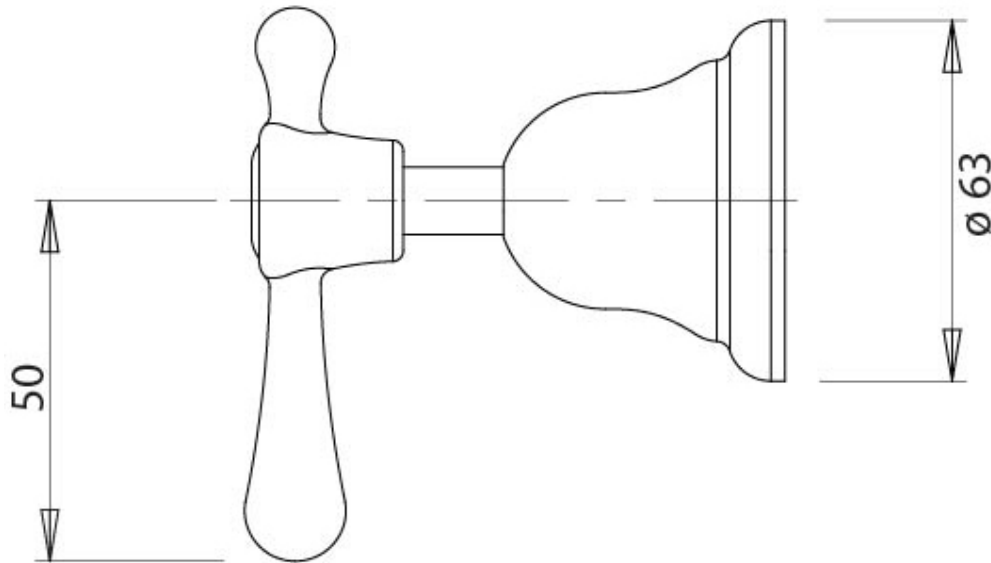

RHAPSODY

RHAPSODY LEVER WALL TOP ASSEMBLIES

SPECIFICATIONS

AVAILABLE IN

RL060 CHR
Chrome

INFORMATION

Temperature Rating
1 - 75°C

Pressure Rating
150 - 500kPa

Please visit <https://www.phoenixtapware.com.au/warranty> to view the full warranty

While we aim to ensure the specifications shown are correct at time of printing, Phoenix Tapware reserves the right to make modifications without prior notice. Always use the physical product measurements for mark-ups and roughing-in as the line drawing shown may differ from the actual product over time. All measurements are shown in millimetres. Colours may vary from image shown.