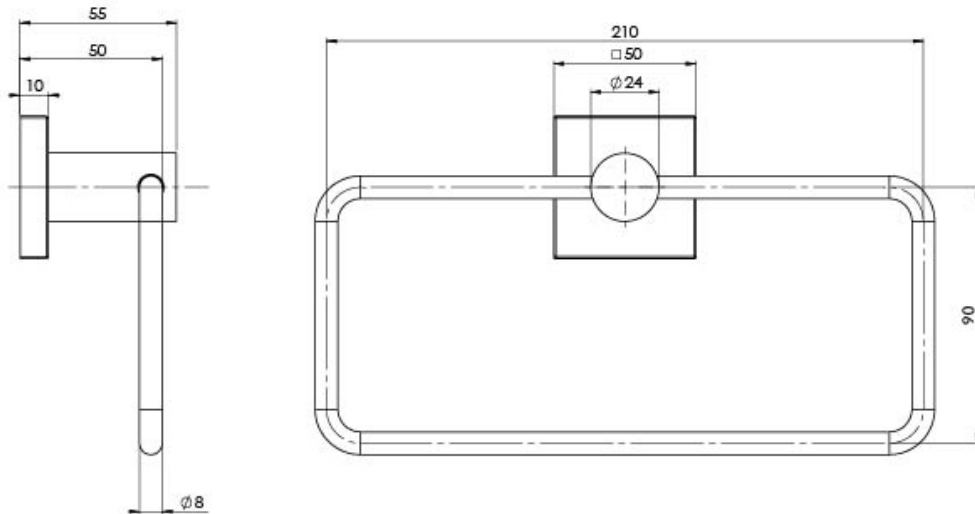

RADII

RADII HAND TOWEL HOLDER SQUARE PLATE

SPECIFICATIONS

AVAILABLE IN

RS893 CHR
Chrome

RS893 BN
Brushed Nickel

RS893 GM
Gun Metal

RS893-31
Brushed Carbon