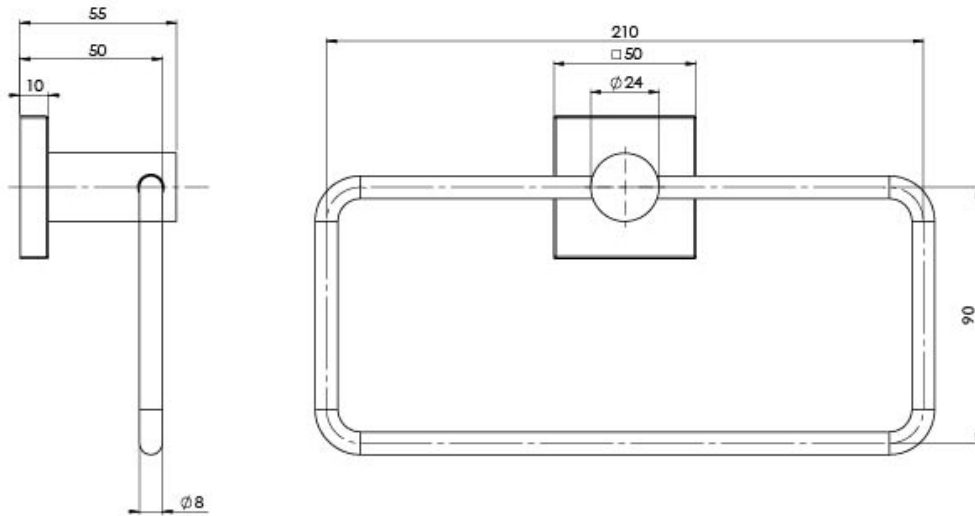

RADII

RADII HAND TOWEL HOLDER SQUARE PLATE

SPECIFICATIONS

AVAILABLE IN

RS893 CHR
Chrome

RS893 BN
Brushed Nickel

RS893 GM
Gun Metal

RS893 MB
Matte Black