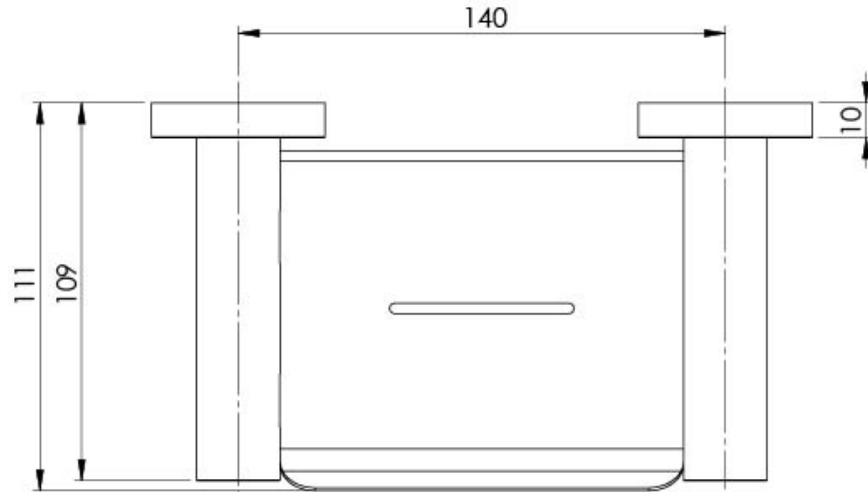

RADII

RADII SOAP DISH SQUARE PLATE

SPECIFICATIONS

AVAILABLE IN

RS895 CHR
Chrome

RS895 BN
Brushed Nickel

RS895 GM
Gun Metal

RS895 MB
Matte Black

INFORMATION