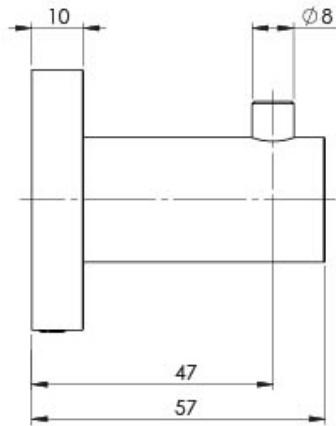

RADII

RADII ROBE HOOK SQUARE PLATE

SPECIFICATIONS

AVAILABLE IN

RS897 CHR
Chrome

RS897 BN
Brushed Nickel

RS897 GM
Gun Metal

RS897 MB
Matte Black