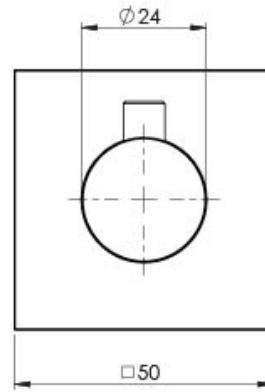

RADII

RADII ROBE HOOK SQUARE PLATE

SPECIFICATIONS

AVAILABLE IN

RS897 CHR
Chrome

RS897 BN
Brushed Nickel

RS897 GM
Gun Metal

RS897 MB
Matte Black