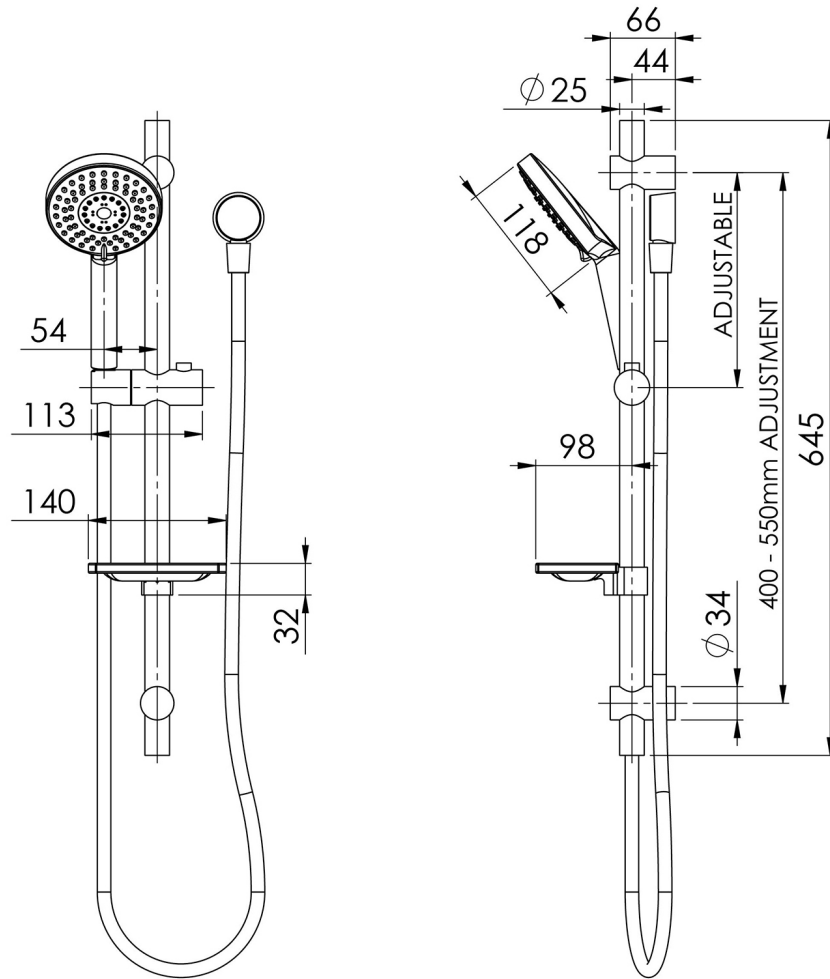

VIVID

VIVID RAIL SHOWER

SPECIFICATIONS

AVAILABLE IN

V685 CHR
Chrome

V685 BN
Brushed Nickel

V685 GM
Gun Metal

V685 MB
Matte Black

V685-12
Brushed Gold

INFORMATION

Temperature Rating
1 - 75°C

Pressure Rating
150 - 500kPa

MAINTENANCE AND CARE:

- All surfaces should be cleaned with mild liquid detergent or soap and water.
- Do not use cream cleaners or citrus based cleaning products, as they are abrasive.
- Use of unsuitable cleaning agents may damage the surface.
- Any damage caused in this way will not be covered by warranty.

Please visit <https://www.phoenixtapware.com.au/warranty> to view the full warranty

While we aim to ensure the specifications shown are correct at time of printing, Phoenix Tapware reserves the right to make modifications without prior notice. Always use the physical product measurements for mark-ups and roughing-in as the line drawing shown may differ from the actual product over time. All measurements are shown in millimetres. Colours may vary from image shown.