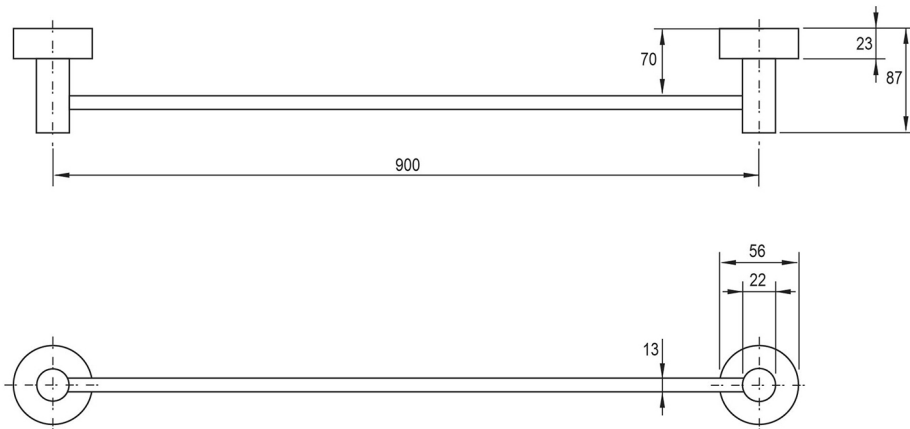

## VIVID SINGLE TOWEL RAIL 900MM

## SPECIFICATIONS