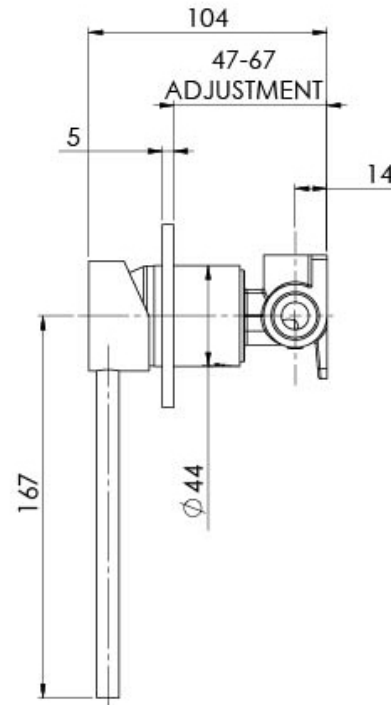

VIVID

VIVID SHOWER / WALL MIXER EXTENDED LEVER

SPECIFICATIONS

AVAILABLE IN

VE780
Chrome

INFORMATION

Temperature Rating
1 - 75°C

Pressure Rating
150 - 500kPa