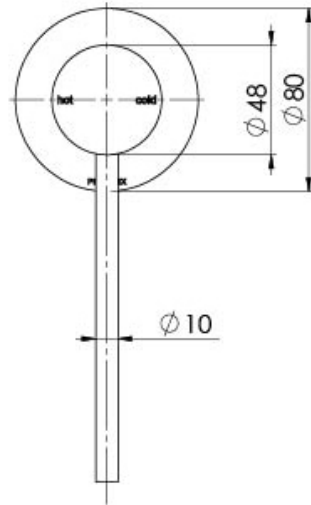

VIVID

VIVID SHOWER / WALL MIXER EXTENDED LEVER

SPECIFICATIONS

AVAILABLE IN

VE780
Chrome

INFORMATION

Temperature Rating
1 - 75°C

Pressure Rating
150 - 500kPa