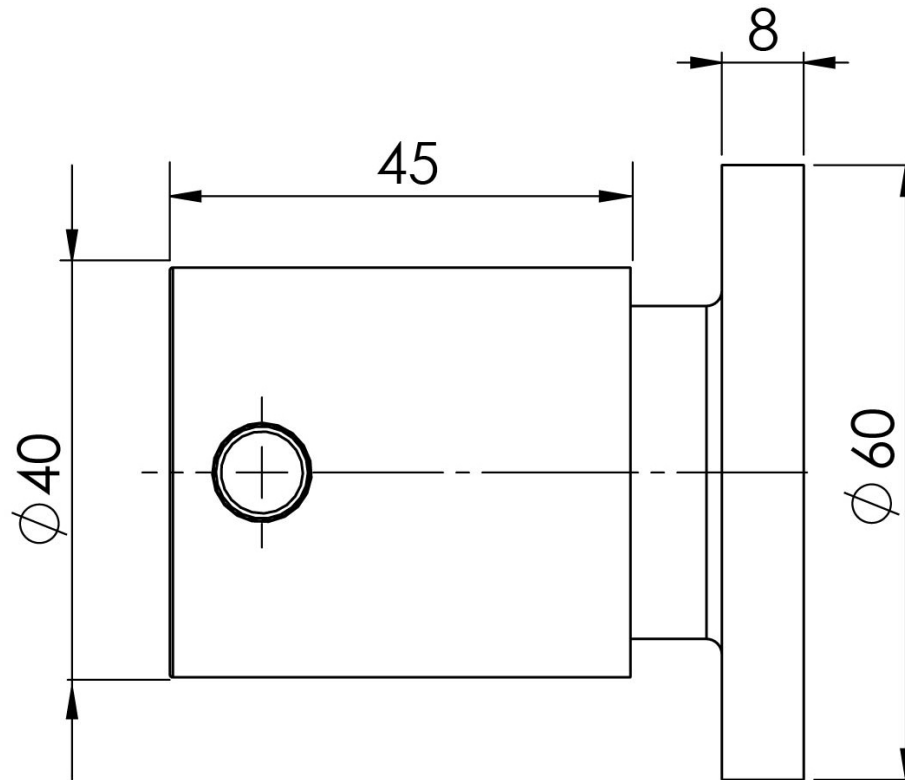

VIVID PIN LEVER

VIVID PIN LEVER WALL TOP ASSEMBLIES

SPECIFICATIONS

AVAILABLE IN

VP060 CHR
Chrome

INFORMATION

Temperature Rating
1 - 75°C

Pressure Rating
150 - 500kPa

MAINTENANCE AND CARE:

- All surfaces should be cleaned with mild liquid detergent or soap and water.
- Do not use cream cleaners or citrus based cleaning products, as they are abrasive.
- Use of unsuitable cleaning agents may damage the surface.
- Any damage caused in this way will not be covered by warranty.

Please visit <https://www.phoenixtapware.com.au/warranty> to view the full warranty

While we aim to ensure the specifications shown are correct at time of printing, Phoenix Tapware reserves the right to make modifications without prior notice. Always use the physical product measurements for mark-ups and roughing-in as the line drawing shown may differ from the actual product over time. All measurements are shown in millimetres. Colours may vary from image shown.

Ph: +61 3 9780 4200
13/10/2021
phoenixtapware.com.au