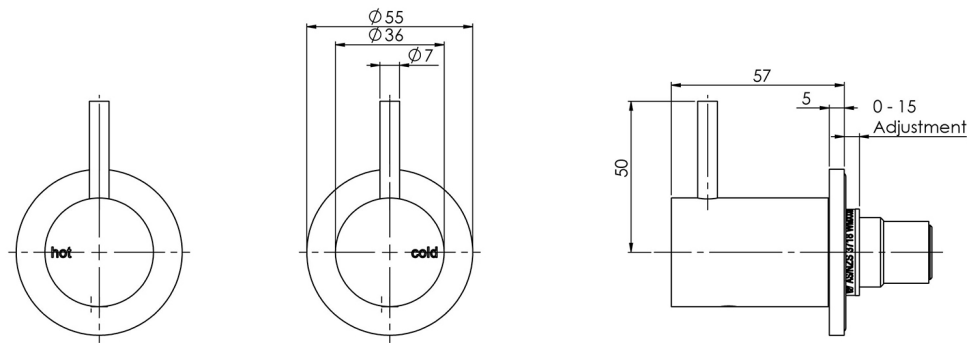

VIVID SLIMLINE

VIVID SLIMLINE WALL TOP ASSEMBLIES

SPECIFICATIONS

AVAILABLE IN

VS060 CHR
Chrome

VS060 BN
Brushed Nickel

VS060 GM
Gun Metal

VS060 MB
Matte Black

Please visit <https://www.phoenixtapware.com.au/warranty> to view the full warranty

While we aim to ensure the specifications shown are correct at time of printing, Phoenix Tapware reserves the right to make modifications without prior notice. Always use the physical product measurements for mark-ups and roughing-in as the line drawing shown may differ from the actual product over time. All measurements are shown in millimetres. Colours may vary from image shown.