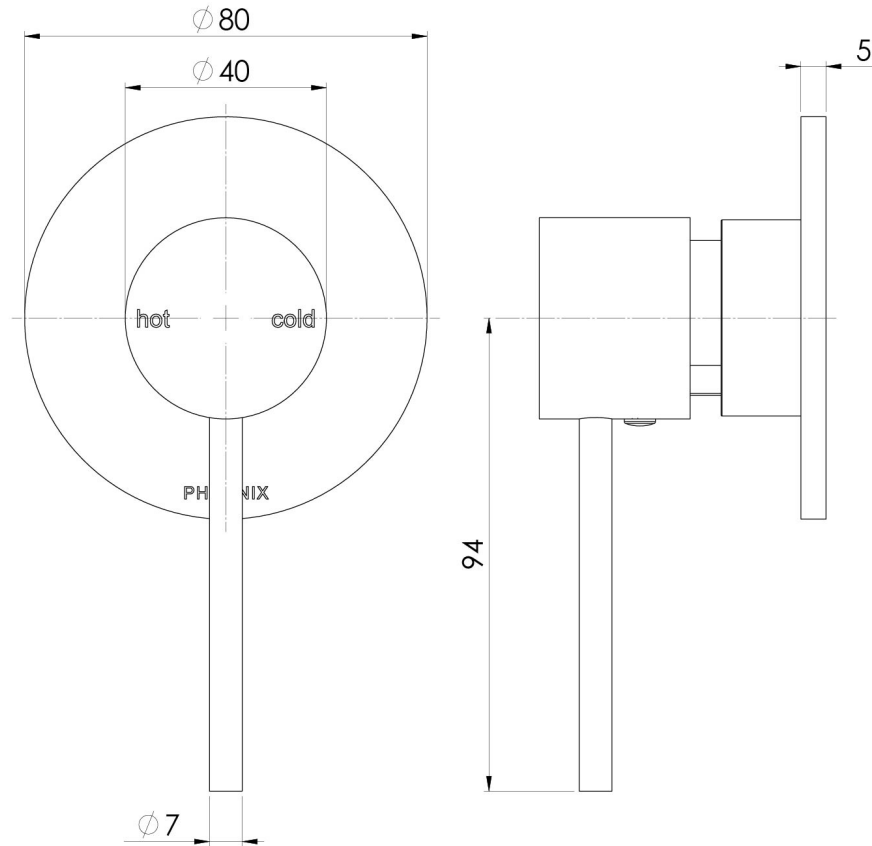

SWITCHMIX

VIVID SLIMLINE SWITCHMIX SHOWER / WALL MIXER FIT-OFF KIT

SPECIFICATIONS

AVAILABLE IN

VS2805-00
Chrome

VS2805-40
Brushed Nickel

VS2805-31
Brushed Carbon

VS2805-10
Matte Black

Please visit <https://www.phoenixtapware.com.au/warranty> to view the full warranty

While we aim to ensure the specifications shown are correct at time of printing, Phoenix Tapware reserves the right to make modifications without prior notice. Always use the physical product measurements for mark-ups and roughing-in as the line drawing shown may differ from the actual product over time. All measurements are shown in millimetres. Colours may vary from image shown.