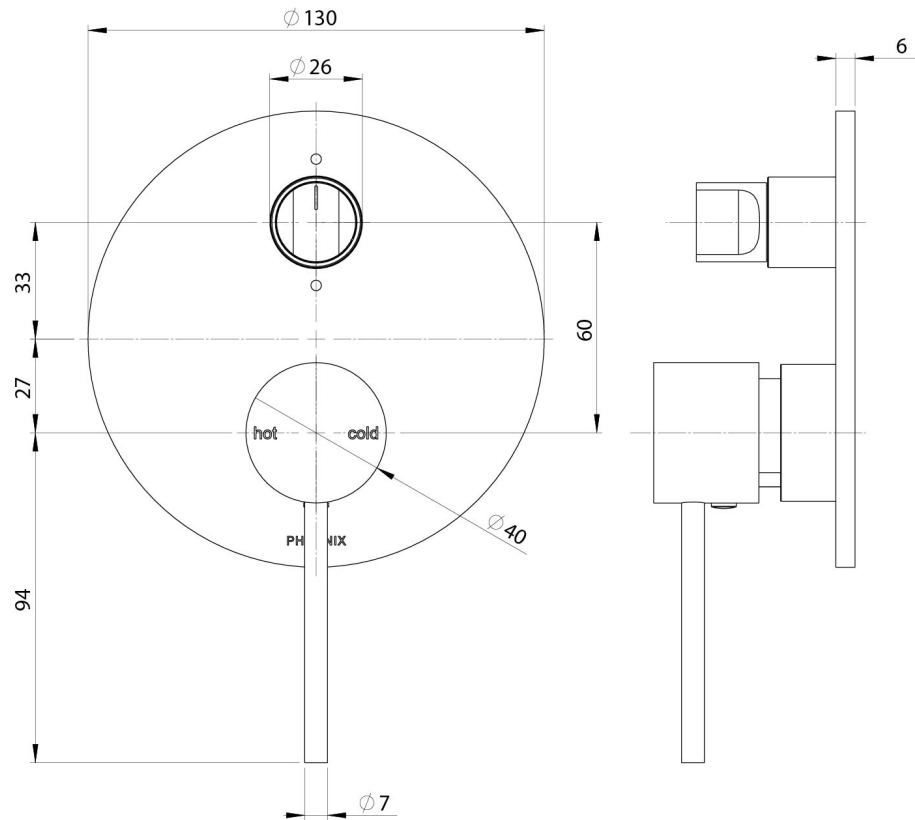

SWITCHMIX

VIVID SLIMLINE SWITCHMIX SHOWER / BATH DIVERTER MIXER FIT-OFF KIT

SPECIFICATIONS

AVAILABLE IN

VS2940-00
Chrome

VS2940-40
Brushed Nickel

VS2940-31
Brushed Carbon

VS2940-10
Matte Black

Please visit <https://www.phoenixtapware.com.au/warranty> to view the full warranty

While we aim to ensure the specifications shown are correct at time of printing, Phoenix Tapware reserves the right to make modifications without prior notice. Always use the physical product measurements for mark-ups and roughing-in as the line drawing shown may differ from the actual product over time. All measurements are shown in millimetres. Colours may vary from image shown.