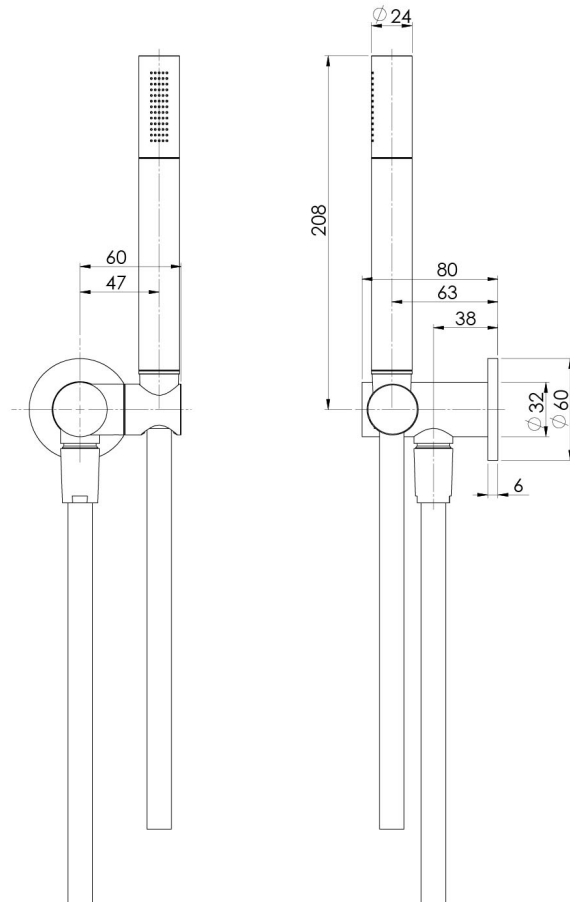

VIVID SLIMLINE

VIVID SLIMLINE MICROPHONE HAND SHOWER

SPECIFICATIONS

AVAILABLE IN

VS6710-00
Chrome

VS6710-40
Brushed Nickel

VS6710-31
Brushed Carbon

VS6710-10
Matte Black