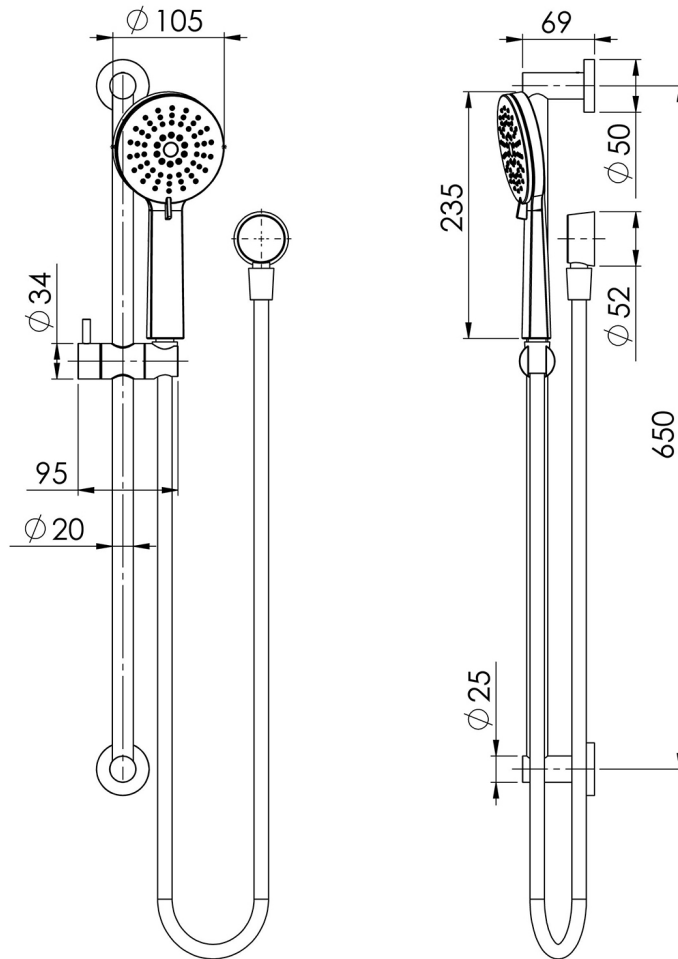

VIVID SLIMLINE

VIVID SLIMLINE RAIL SHOWER

SPECIFICATIONS

AVAILABLE IN

VS685 CHR
Chrome

VS685-40
Brushed Nickel

VS685-31
Brushed Carbon

VS685-10
Matte Black

VS685-12
Brushed Gold

INFORMATION

Temperature Rating
1 - 75°C

Pressure Rating
150 - 500kPa

MAINTENANCE AND CARE:

- All surfaces should be cleaned with mild liquid detergent or soap and water.
- Do not use cream cleaners or citrus based cleaning products, as they are abrasive.
- Use of unsuitable cleaning agents may damage the surface.
- Any damage caused in this way will not be covered by warranty.

Please visit <https://www.phoenixtapware.com.au/warranty> to view the full warranty

AS2845.1 Compliant Dual Check Valves

While we aim to ensure the specifications shown are correct at time of printing, Phoenix Tapware reserves the right to make modifications without prior notice. Always use the physical product measurements for mark-ups and roughing-in as the line drawing shown may differ from the actual product over time. All measurements are shown in millimetres. Colours may vary from image shown.